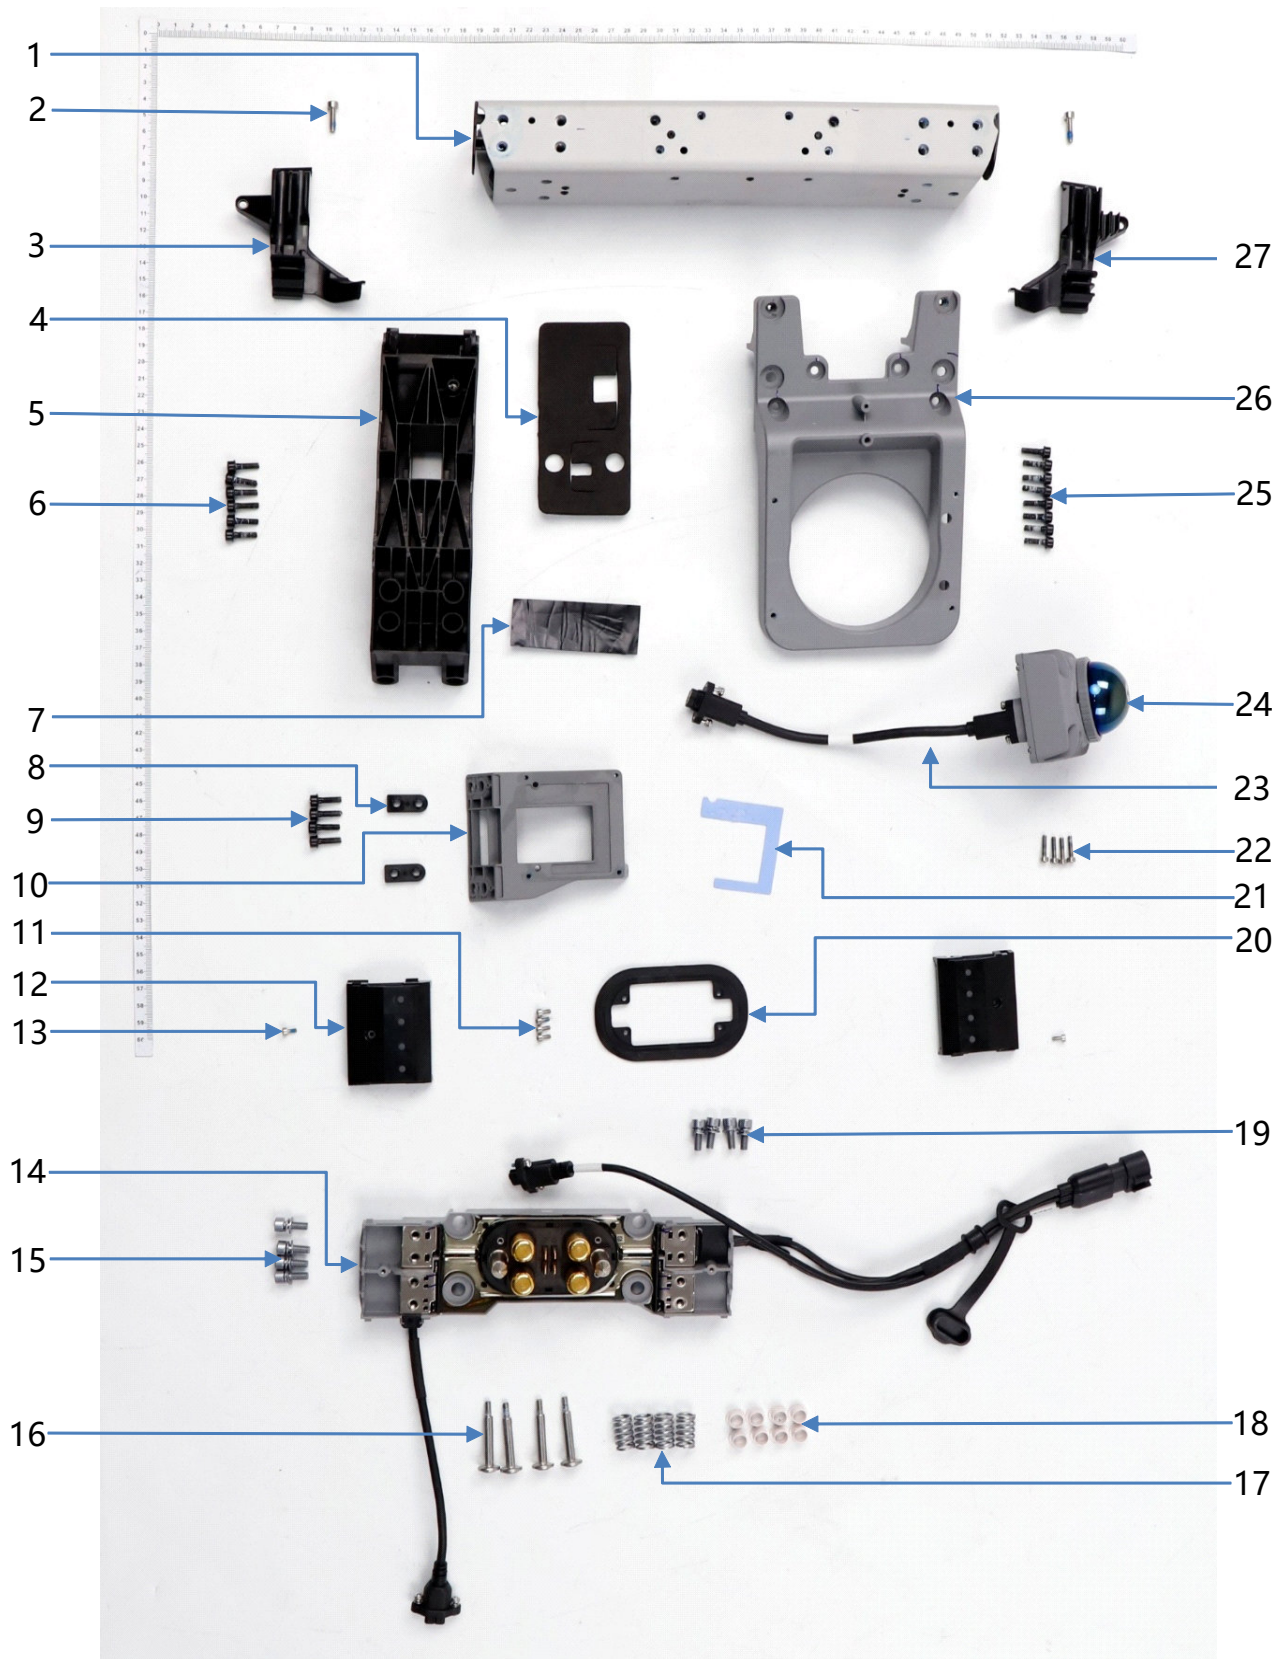

Front Frame 1

No.	Material Number	Material Name
1	BC.AG.SS001103	Front Frame Aluminum Tube
2	YC.ST.LL000013	Screw M40-HC01400140-070039-0003-Y
3	YC.JG.ZS006714	Power Cable Clamp B0
4	YC.JG.MQ003801	FPV Sealing Foam
5	YC.JG.ZS006589	FPV Bracket
6	YC.ST.LL000730	Screw (M40-HC01400115-085047-4203-Y)
7	YC.JG.MQ003860	Wear-Resistant Foam (77×30)
8	YC.JG.ZS006590	Laser Radar Insulation Spacer
9	YC.ST.LL000730	Screw (M40-HC01400115-085047-4203-Y)
10	YC.JG.YZ001068	Laser Radar Bracket
11	YC.ST.LL000726	Screw (M25-HC00580058-050025-5103-Y)
12	YC.JG.ZS006649	Power Distribution Board Protective Cover
13	YC.ST.LL000726	Screw (M25-HC00580058-050025-5103-Y)
14	BC.AG.SS001090	Power Distribution Board Module
15	YC.ST.LL000699	Screw (M50-HC01300107-087050-5103-N)
16	YC.ST.LL000697	Screw (M40-HC03800090-135020-5103-Y)
17	YC.JG.TT000282	Power Distribution Module Spring
18	YC.JG.ZS006775	Power Distribution Module Spring Pad
19	YC.ST.LL000699	Screw (M50-HC01300107-087050-5103-N)
20	YC.JG.ZS004560	Power Distribution Board Dustproof Cover
21	YC.JG.MQ003697	Thermal Conductive Pad (49.6×35.6 mm)
22	YC.ST.LL000551	Screw (M20-PC01200100-040010-0323-Y)
23	YC.XC.XX001498	Laser Radar Signal Cable
24	BC.AG.SS001166	Laser Radar Module (Overseas)
24-1	YC.OC.PA000059	Laser Radar cover
24-2	YC.JG.MY000651	Optical Window Sealing Ring
24-3	YC.JG.MQ003930	Pressing Ring
24-4	YC.JG.QX004623	Locking Ring
24-5	YC.XC.XX001498	Laser Radar Signal Cable
25	YC.ST.LL000730	Screw (M40-HC01400115-085047-4203-Y)
26	YC.JG.YZ001069	Front Radar Bracket
27	YC.JG.ZS006715	Power Cable Clamp B1