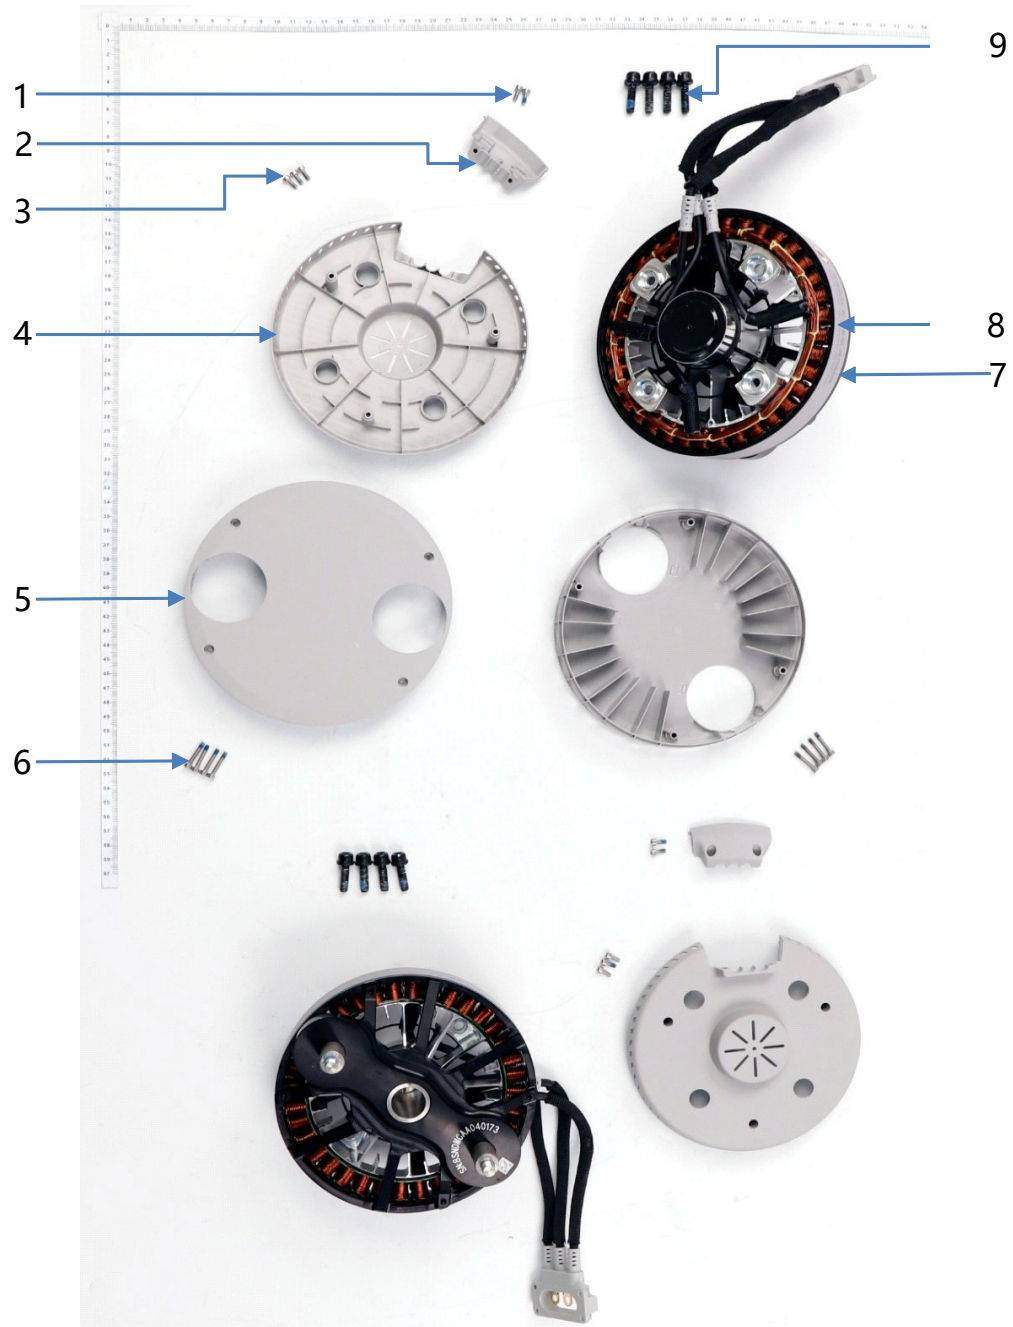

Motor

No.	Material Number	Material Name
1	YC.ST.LL000612	Screw (M30-HC00800080-055030-5103-Y)
2	YC.JG.ZS006779	Motor Cable Protective Cover
3	YC.ST.LL000612	Screw (M30-HC00800080-055030-5103-Y)
4	YC.JG.ZS006778	Motor Lower Cover
5	YC.JG.ZS007579	Motor Upper Cover
6	YC.ST.LL000439	Screw (M30-HC01600100-057030-5103-Y)
7	BC.AG.SS001102	15516 Motor
8	YC.BZ.TZ001713	15516 Motor Sticker
9	YC.ST.LL000696	Screw (M60-HC02000180-100080-4203-Y)