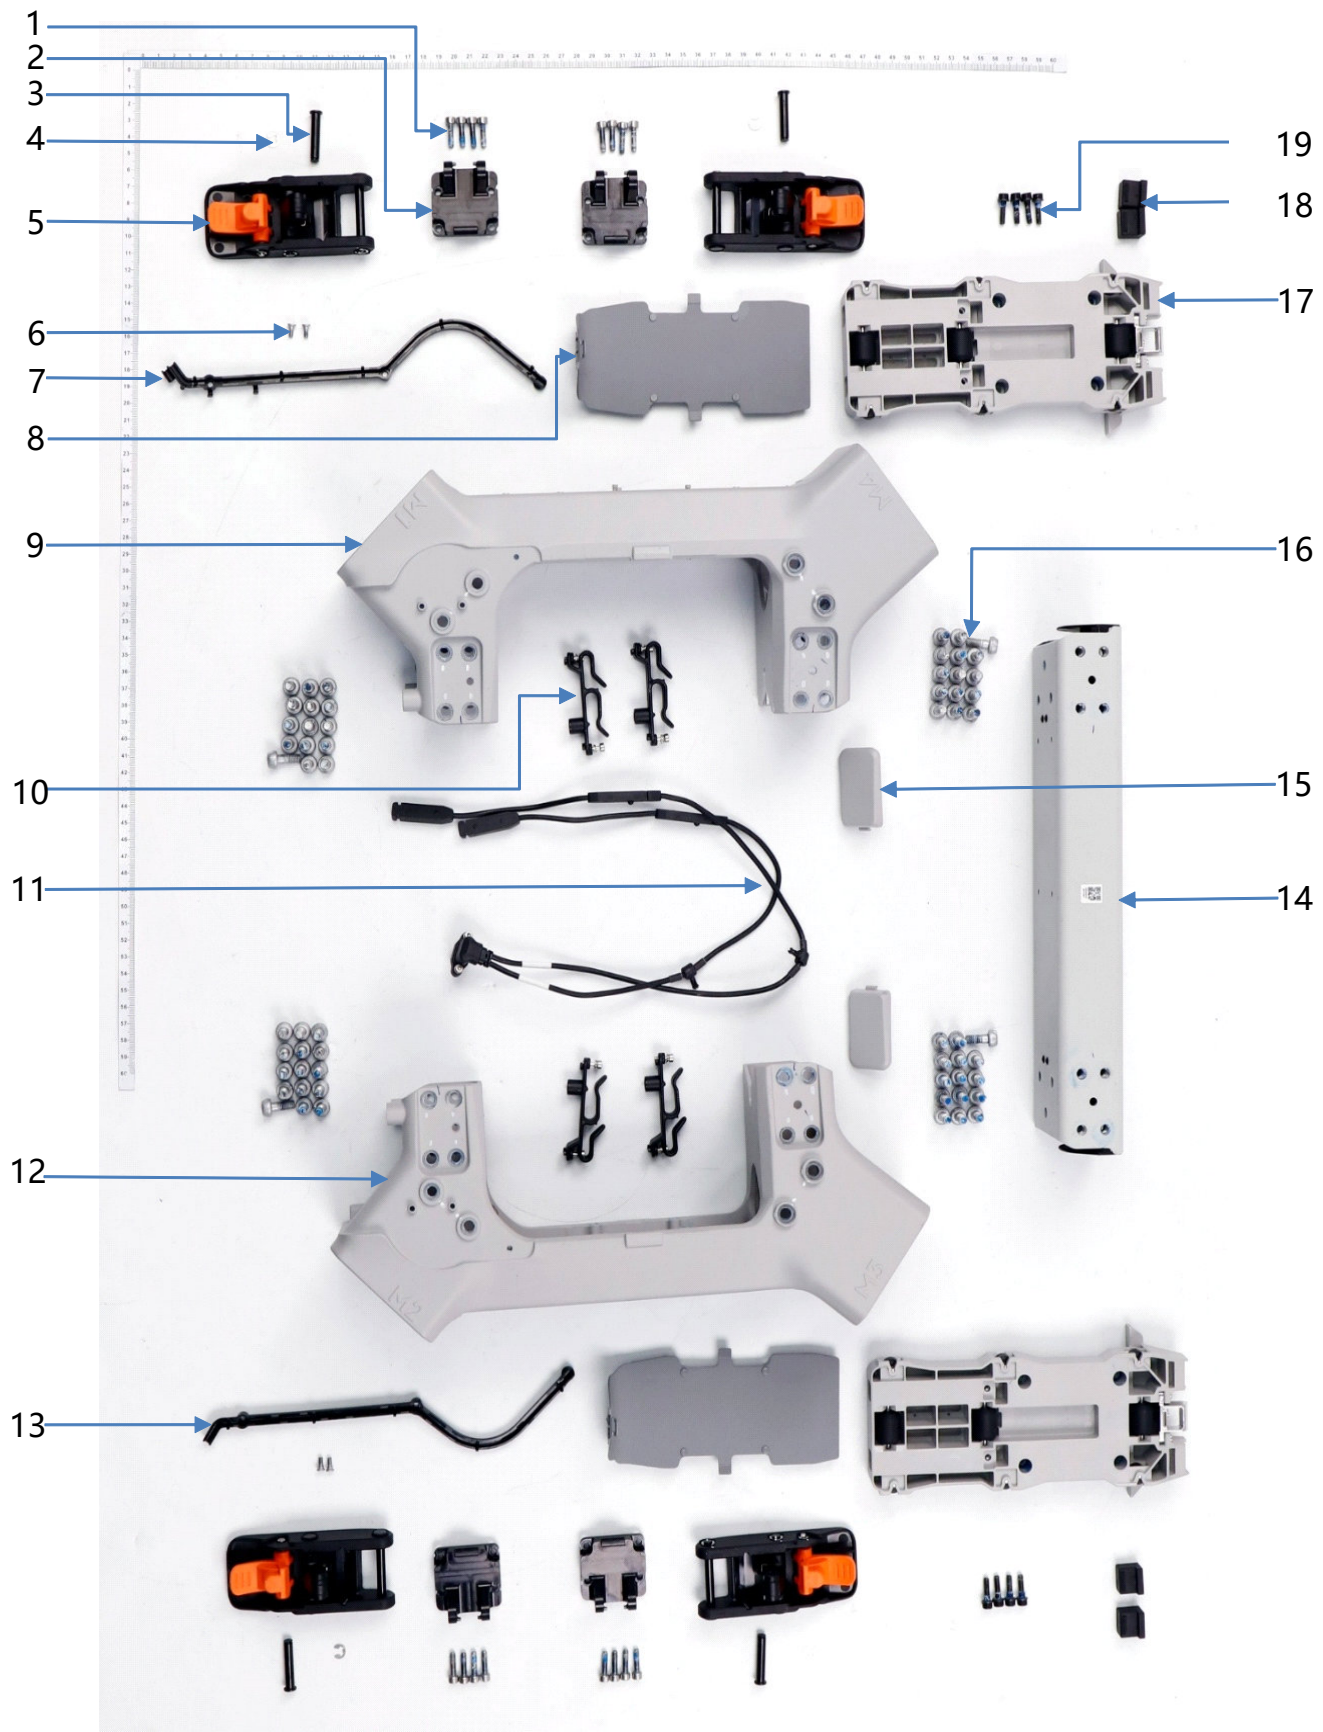

Middle Frame

No.	Material Number	Material Name
1	YC.ST.LL000013	Screw M40-HC01400140-070039-0003-Y
2	YC.JG.QX004627	Buckle Support Base
3	YC.JG.QX004628	Pin Shaft (29.7 mm)
4	YC.JG.BJ003137	E-Type Circlip (OD=9 mm)
5	BC.AG.SS001094	Middle Frame Buckle Module
6	YC.ST.LL000542	Screw M30-HC00700054-058012-4203-Y
7	YC.JG.ZS006716	SDR Cable Clamp B0
8	YC.JG.ZS006685	Airframe Cable Cover
9	BC.AG.SS001105	Middle Frame Aluminum Tube (Right)
10	YC.JG.ZS006713	Airframe Cable Clamp
11	YC.XC.XX001488	In-Position Detector Cable
12	BC.AG.SS001104	Middle Frame Aluminum Tube (Left)
13	YC.JG.ZS006717	SDR Cable Clamp B1
14	BC.AG.SS001106	Rear Frame Aluminum Tube
15	YC.JG.ZS007292	Airframe Screw Cover
16	YC.ST.LL000720	Screw (M60-HT01530110-113060-5103-Y)
17	BC.AG.SS001095	Battery Slider Module
18	YC.JG.MY001504	Battery Bracket Rubber Pad
19	YC.ST.LL000730	Screw (M40-HC01400115-085047-4203-Y)