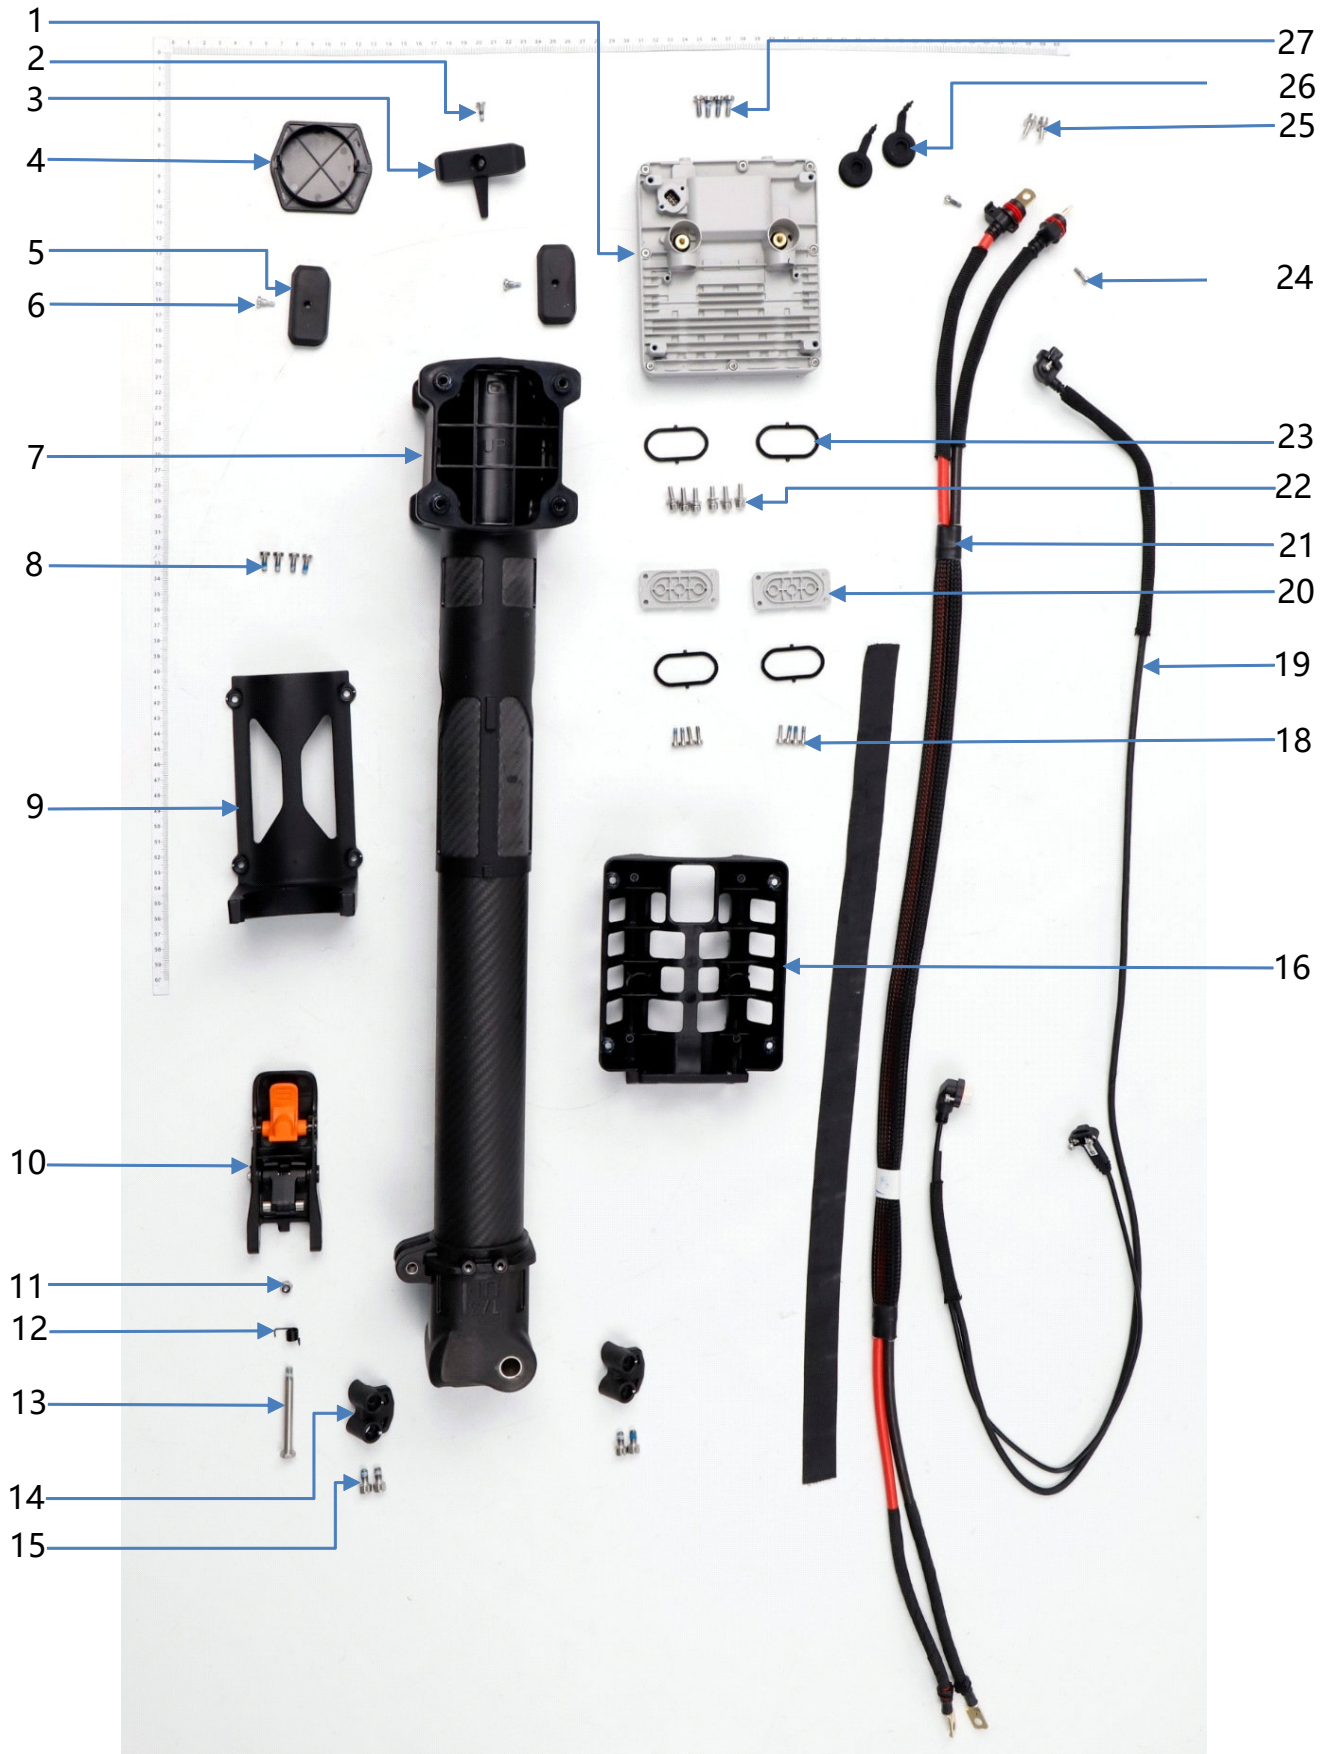

M1 & M3 Arm

No.	Material Number	Material Name
1	BC.AG.SS001189	ESC Module
2	YC.ST.LL000732	Screw (M30-HC00930058-060030-5103-Y)
3	YC.JG.ZS006704	Motor Cable Clamp
4	YC.JG.ZS006705	Aircraft Arm End Cap
5	YC.JG.MY001951	Aircraft Arm Anti-Collision Pad
6	YC.ST.LL000732	Screw (M30-HC00930058-060030-5103-Y)
7	BC.AG.SS001100	M1 & M3 Small Aircraft Arm
7-2	BC.AG.SS001101	M2 & M4 Small Aircraft Arm
8	YC.WJ.LL000232	M40-HC01000100-072028-5103-N_01
9	YC.JG.ZS006702	Aircraft Arm ESC Base Fixing Piece
10	BC.AG.SS001099	Aircraft Arm Buckle Module
11	YC.ST.LM000026	Nut (M50-HN078050-5103)
12	YC.JG.TT000278	Buckle Torsion Spring
13	YC.JG.LD000124	Pin Shaft (57.1 mm)
14	YC.JG.ZS006673	Aircraft Arm Limit Block
15	YC.ST.LL000771	Screw (M50-HC01000082-087052-5103-Y)
16	YC.JG.ZS006701	Aircraft Arm ESC Base
17	YC.JG.MQ002156	Duct Tape
18	YC.WJ.L00871	Screw M30-HC100100-55-85
19	YC.XC.XX001468	Aircraft Arm Signal Cable (Front)
19-2	YC.XC.XX001469	Aircraft Arm Signal Cable (Rear)
20	YC.JG.ZS006620	ESC Three-Phase Waterproof Cover
21	YC.XC.DD000812	Aircraft Arm Propulsion Cable (Front)
21-2	YC.XC.DD000813	Aircraft Arm Propulsion Cable (Rear)
22	YC.ST.LL000667	Screw (M40-HCW01150115-070040-5103-N)
23	YC.JG.MY001908	ESC Three-Phase Waterproof Cover Rubber Seal
24	YC.WJ.L00871	Screw M30-HC100100-55-85
25	YC.ST.LL000667	Screw (M40-HCW01150115-070040-5103-N)
26	YC.JG.MY001907	ESC Waterproof Seal Plug
27	YC.WJ.LL000232	M40-HC01000100-072028-5103-N_01