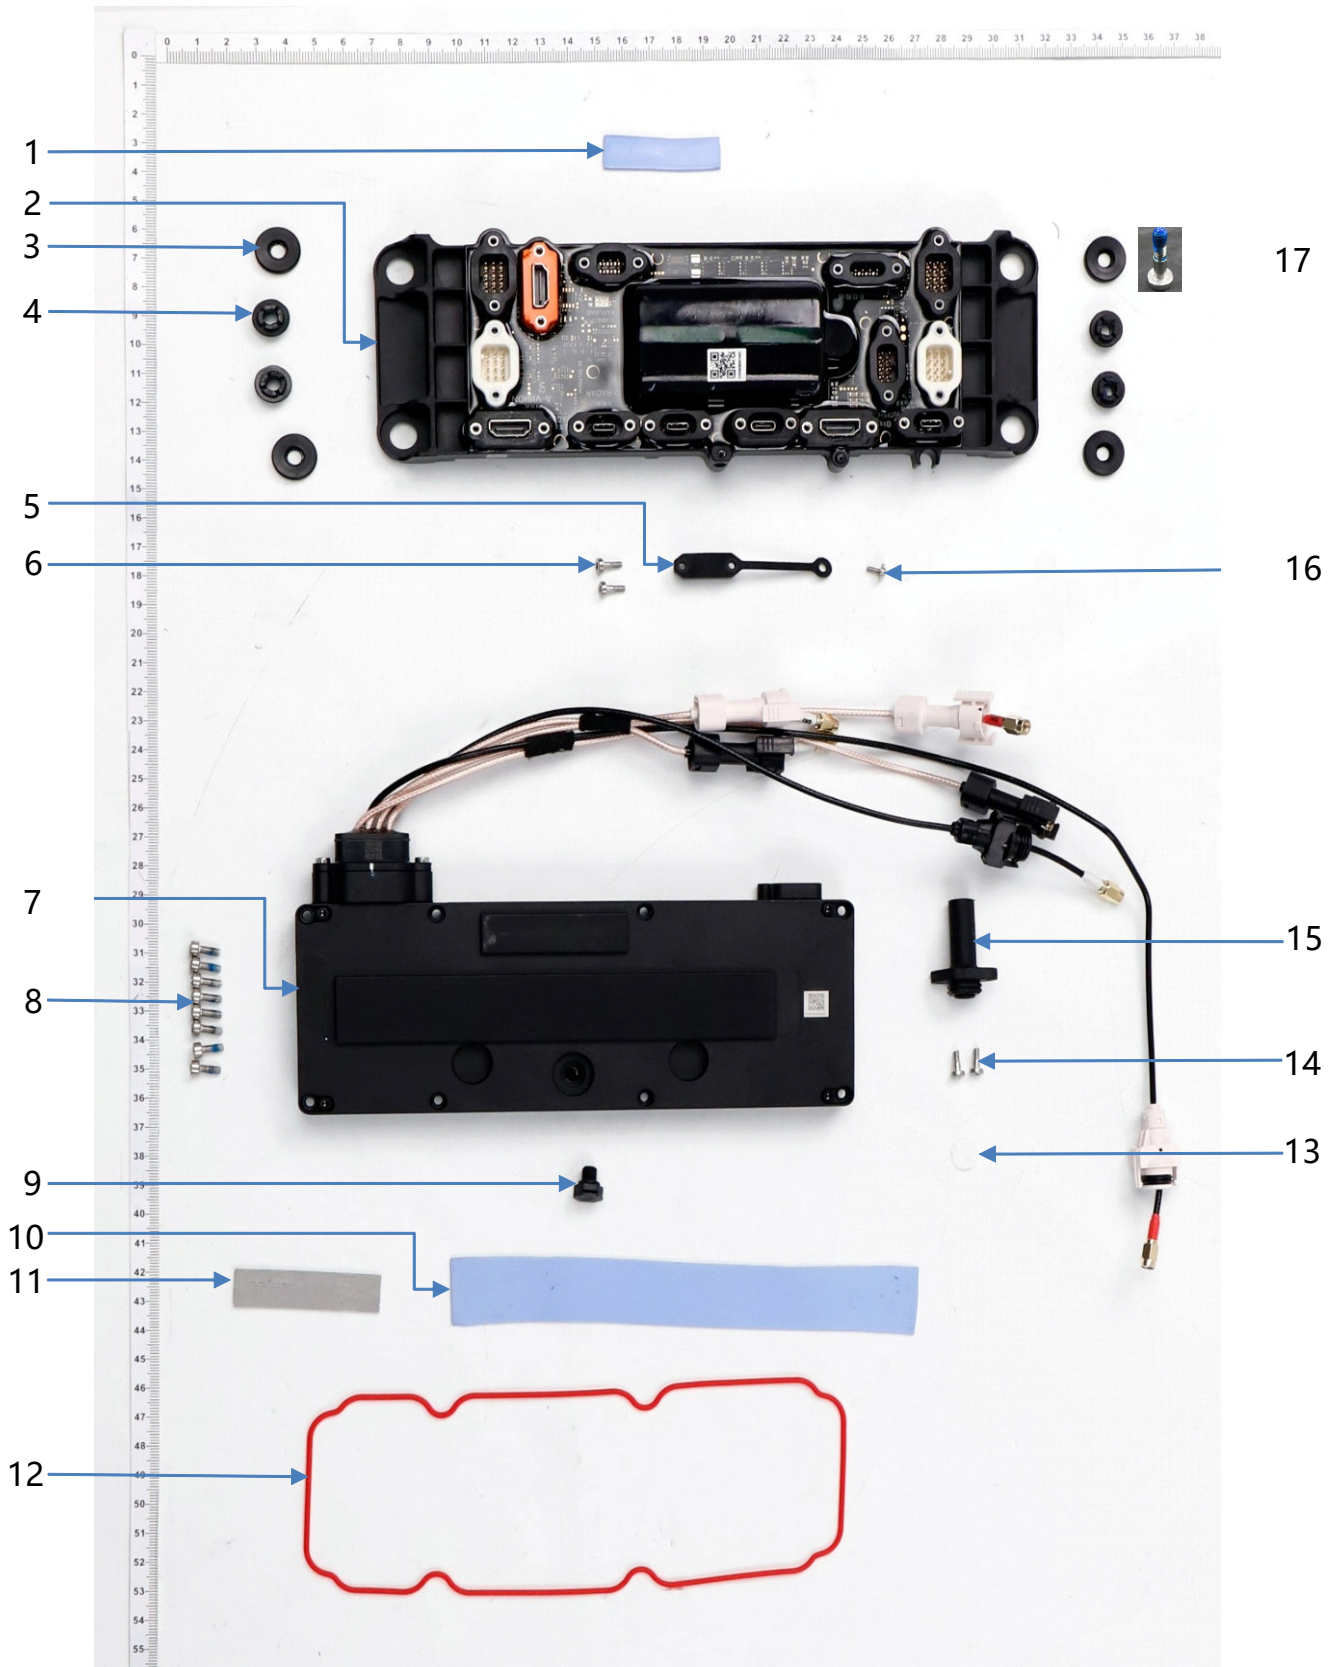

Cable Distribution Module

No.	Material Number	Material Name
1	YC.JG.MQ003711	Thermal Conductive Pad (11×42 mm)
2	BC.AG.SS001091	Cable Distribution Board Module
3	YC.JG.QX002312	Damping Pad B
4	YC.JG.ZS006682	Damping Pad A
5	YC.JG.MY000389	Type-C Port Waterproof Cover
6	YC.ST.LL000122	Screw M25-HC00780040-040020-5108-N
7	BC.AG.SS001131	Aerial-Electronics Module (Overseas)
8	YC.WJ.L00868	Screw M30-HC080080-55-85
9	YC.SJ.S00717	Vent Trap
10	YC.JG.MQ003708	Thermal Conductive Pad (162×23.5 mm)
11	YC.JG.MQ002623	Thermally Conductive Pad (53.1 x 12.9 mm)
12	YC.JG.MY001920	Aerial-Electronics Module Sealing Ring
13	YC.QT.QT000167	Barometer Waterproof Permeability Film
14	YC.ST.LL000122	Screw M25-HC00780040-040020-5108-N
15	YC.JG.MY001918	Barometer Tube
16	YC.WJ.LL000235	M20-HPW00600060-065016-5103-Y_02
17	YC.ST.LL000718	Screw (M40-HC01750080-100034-5103-Y)