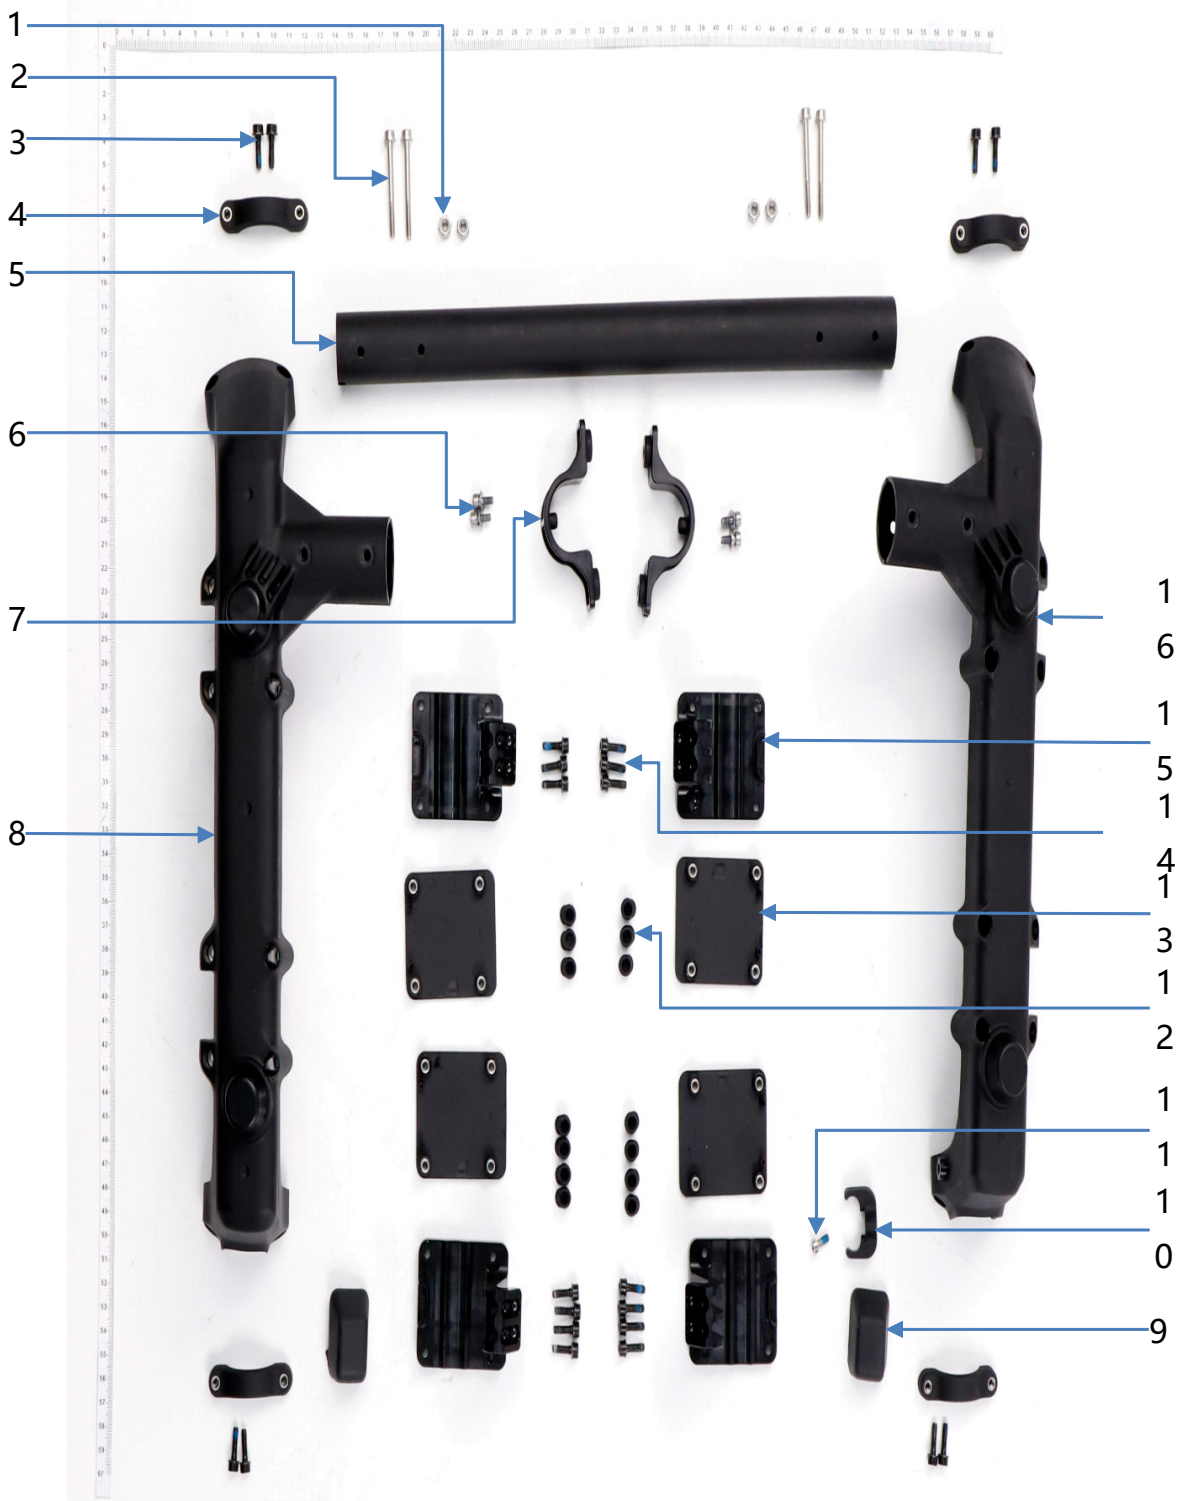

Landing Gear 3

No.	Material Number	Material Name
1	YC.ST.LM000107	M40-HX088065-5103
2	YC.ST.LL000607	Screw M40-HC04000140-070040-5103-Y
3	YC.ST.LL000730	Screw (M40-HC01400115-085047-4203-Y)
4	YC.JG.ZS006654	Landing Gear C-Type Connector
5	YC.JG.XW000215	Landing Gear Top Crossbar
6	YC.ST.LL000341	Screw (M40-HCW01000070-070040-5104-N)
7	YC.JG.ZS007112	Spray Tank Top Mounting Piece
8	YC.JG.ZS005949	Frame Connector (Right)
9	YC.JG.MY001953	Anti-Collision Pad
10	YC.JG.ZS006800	Payload Cable Clamp
11	YC.WJ.LL000232	M40-HC01000100-072028-5103-N_01
12	YC.JG.MY002073	Landing Gear Hole Plug Rubber
13	YC.JG.ZS006707	Buckle Hook Cover
14	YC.ST.LL000730	Screw (M40-HC01400115-085047-4203-Y)
15	YC.JG.QX004626	Buckle Hook
16	YC.JG.ZS005948	Frame Connector (Left)