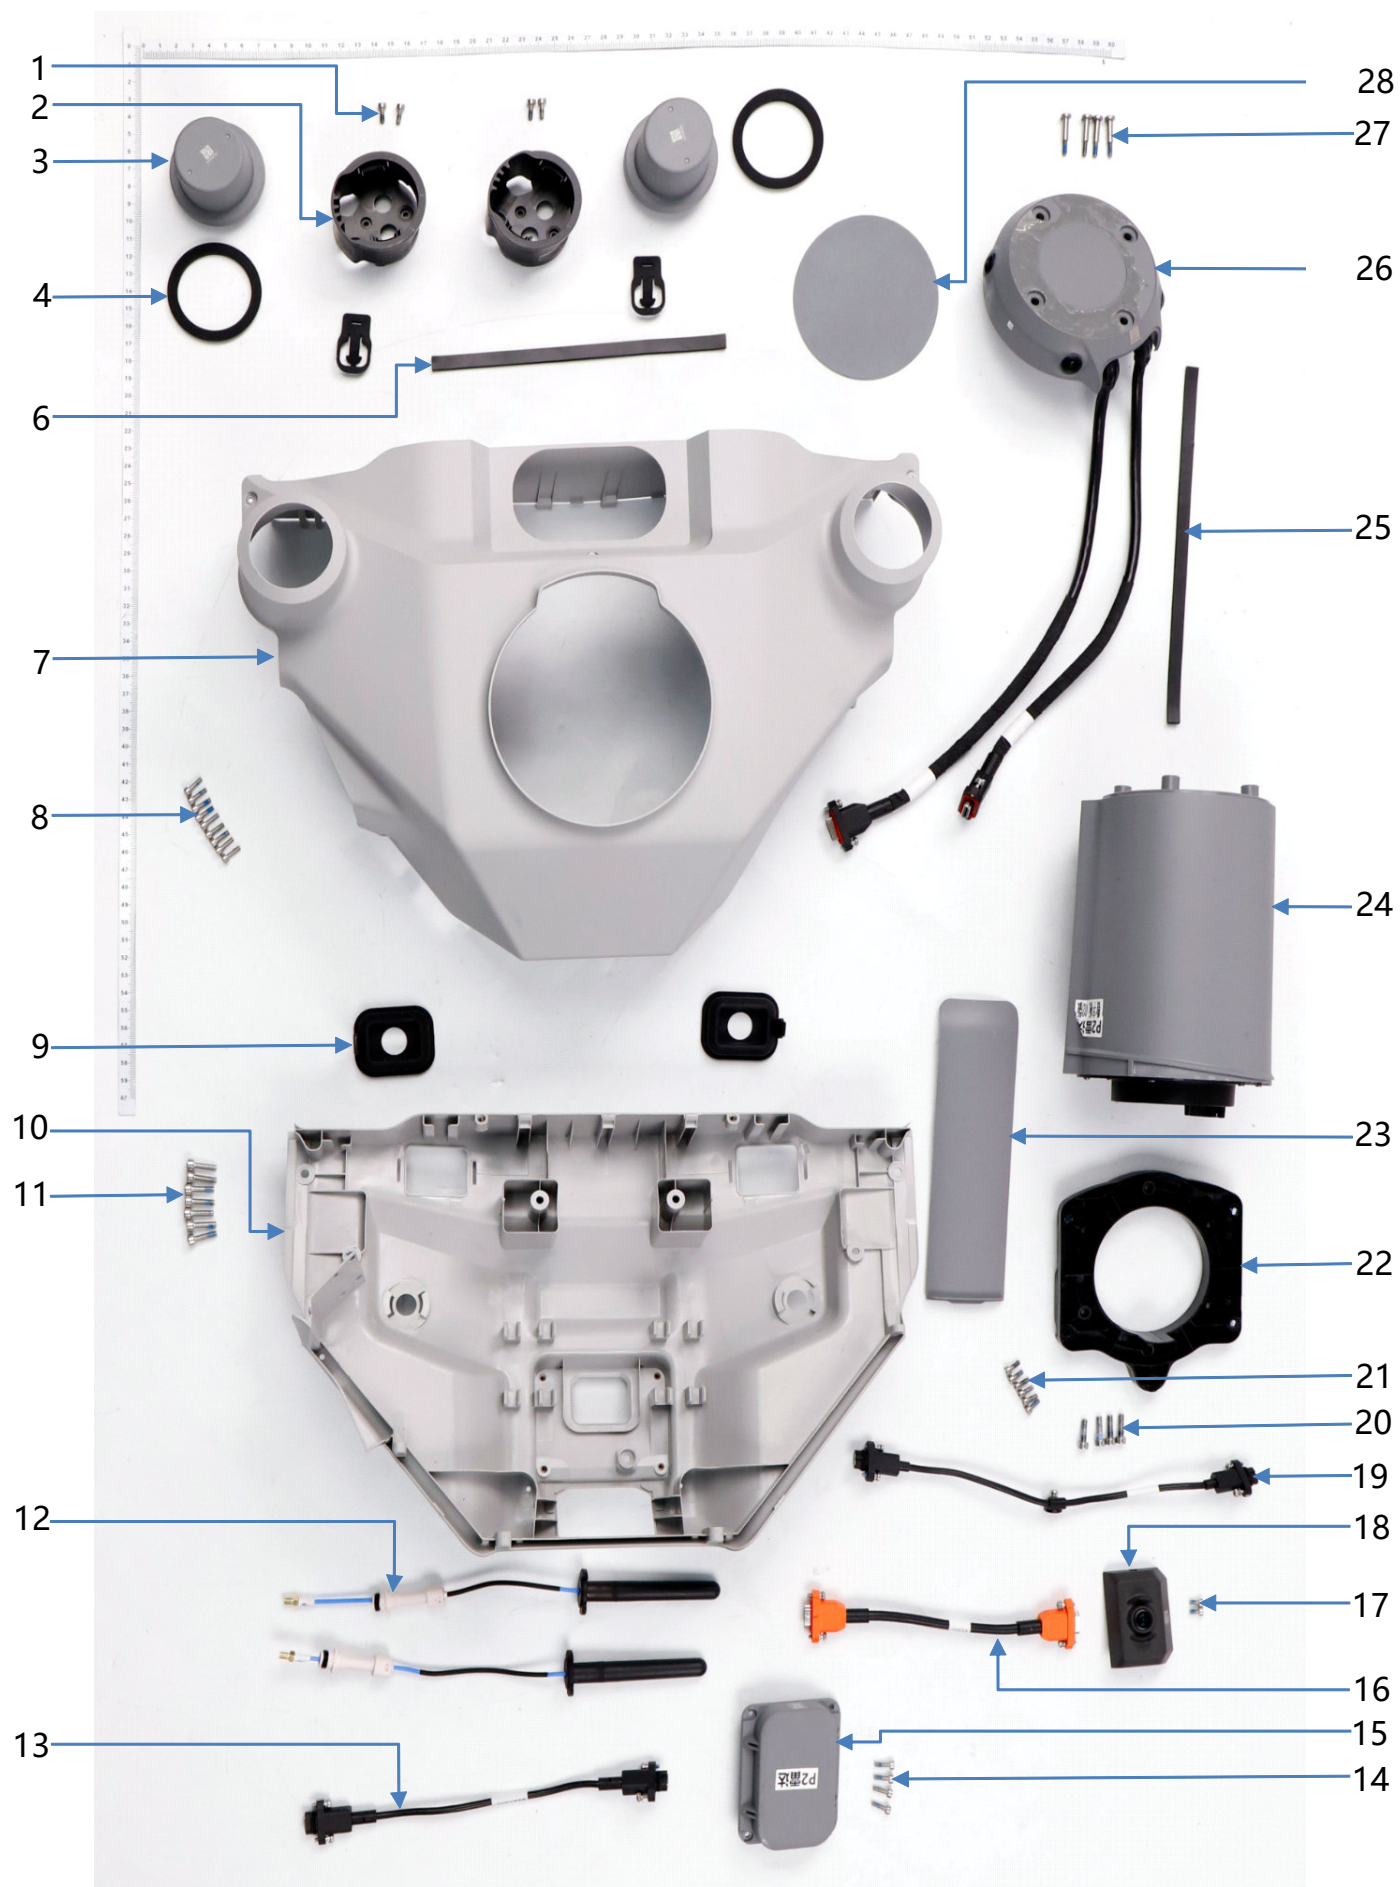

Front Frame 2

No.	Material Number	Material Name
1	YC.WJ.L00868	Screw M30-HC080080-55-85
2	YC.JG.ZS006627	RTK Bracket
3	BC.AG.SS001034	RTK Antenna Module
3-1	YC.ST.LL000236	Screw (T20-PC00400040-040010-5103-N)
3-2	YC.JG.ZS006626	RTK Lower Cover
3-3	YC.JG.MY001919	RTK Sealing Ring
3-4	YC.WJ.LL000396	Screw (T20-PC00400040-040010-0323-N)
4	YC.JG.MY001898	RTK Rubber Ring
6	YC.JG.MQ003696	Front Radar Sealing Foam
7	YC.JG.ZS006459	Front Top Shell
8	YC.WJ.L00871	Screw M30-HC100100-55-85
9	YC.JG.MY001896	Cable Rubber Stopper
10	YC.JG.ZS006460	Front Shell Bottom Cover
11	YC.ST.LL000013	Screw M40-HC01400140-070039-0003-Y
12	YC.DZ.AA000462	SDR Antenna (Front)
13	YC.XC.XX001427	Downward Radar Signal Cable
14	YC.WJ.L00871	Screw M30-HC100100-55-85
15	BC.AG.SS001087	Downward Radar Module
16	YC.XC.XX001419	FPV Signal Cable
17	YC.WJ.L00870	Screw M30-HC060060-55-85
18	BC.AG.SS001021	FPV Module
19	YC.XC.XX001467	Front Radar Signal Cable
20	YC.ST.LL000013	Screw M40-HC01400140-070039-0003-Y
21	YC.WJ.L00868	Screw M30-HC080080-55-85
22	YC.JG.ZS006690	Front Radar Base Bracket
23	YC.JG.ZS006691	Quad Vision Sensor Cable Decorative Cover
24	BC.AG.SS001167	Front Radar Module (Overseas)
25	YC.JG.MQ003829	Radar Protective Foam
26	BC.AG.SS001093	Quad-Fisheye Vision Sensor Module
27	YC.WJ.LL000211	M30-HC02050080-070020-5103-Y_01
28	YC.JG.MQ003804	Quad Vision Sensor Cover Plate