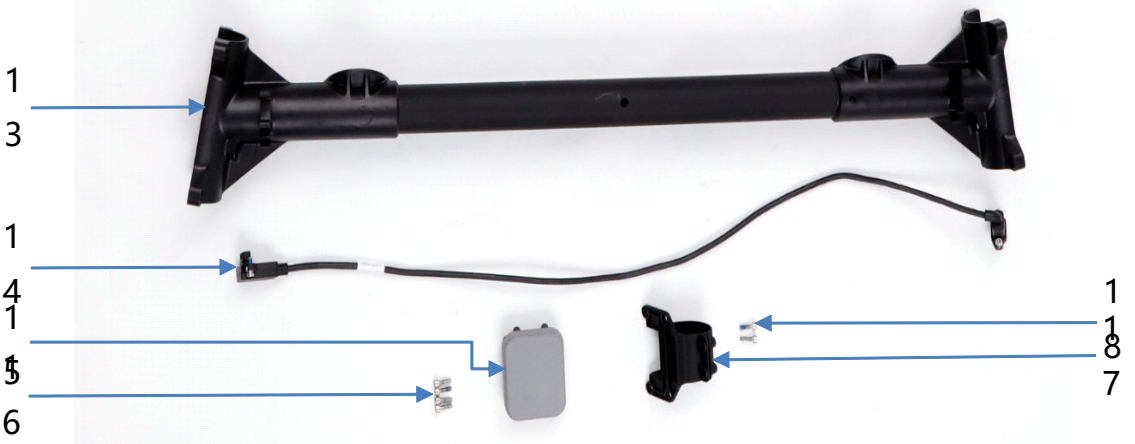

Landing Gear 2

No.	Material Number	Material Name
1	YC.XC.XX001470	Spotlight Signal Cable
2	YC.JG.ZS006719	Spotlight Bracket
3	YC.ST.LL000730	Screw (M40-HC01400115-085047-4203-Y)
4	YC.XC.DD000815	Payload Adapter Cable
5	YC.JG.ZS006708	Landing Gear Y-tee Part Cover
6	YC.ST.LL000731	Screw (M40-HC04800220-088047-5103-Y)
7	YC.ST.LM000107	M40-HX088065-5103
8	YC.ST.LL000730	Screw (M40-HC01400115-085047-4203-Y)
9	YC.JG.ZS006709	Landing Gear Spray Lance Connector
10	YC.ST.LL000731	Screw (M40-HC04800220-088047-5103-Y)
11	YC.ST.LM000107	M40-HX088065-5103
12	YC.ST.LL000730	Screw (M40-HC01400115-085047-4203-Y)
13	YC.JG.ZS006693	Landing Gear Crossbeam (Rear)
14	YC.XC.XX001523	Rear Radar Signal Cable (Short)
15	BC.AG.SS001107	Rear Radar Module
16	YC.WJ.L00871	Screw M30-HC100100-55-85
17	YC.JG.ZS007274	Rear Radar Bracket
18	YC.WJ.L00871	Screw M30-HC100100-55-85
19	YC.ST.LL000341	Screw (M40-HCW01000070-070040-5104-N)
20	YC.JG.ZS006630	Spray Tank C-Type Mounting Piece
21	YC.JG.ZS006692	Landing Gear Crossbeam (Front)
22	YC.WJ.L00871	Screw M30-HC100100-55-85
23	BC.AG.SS001020	Spotlight