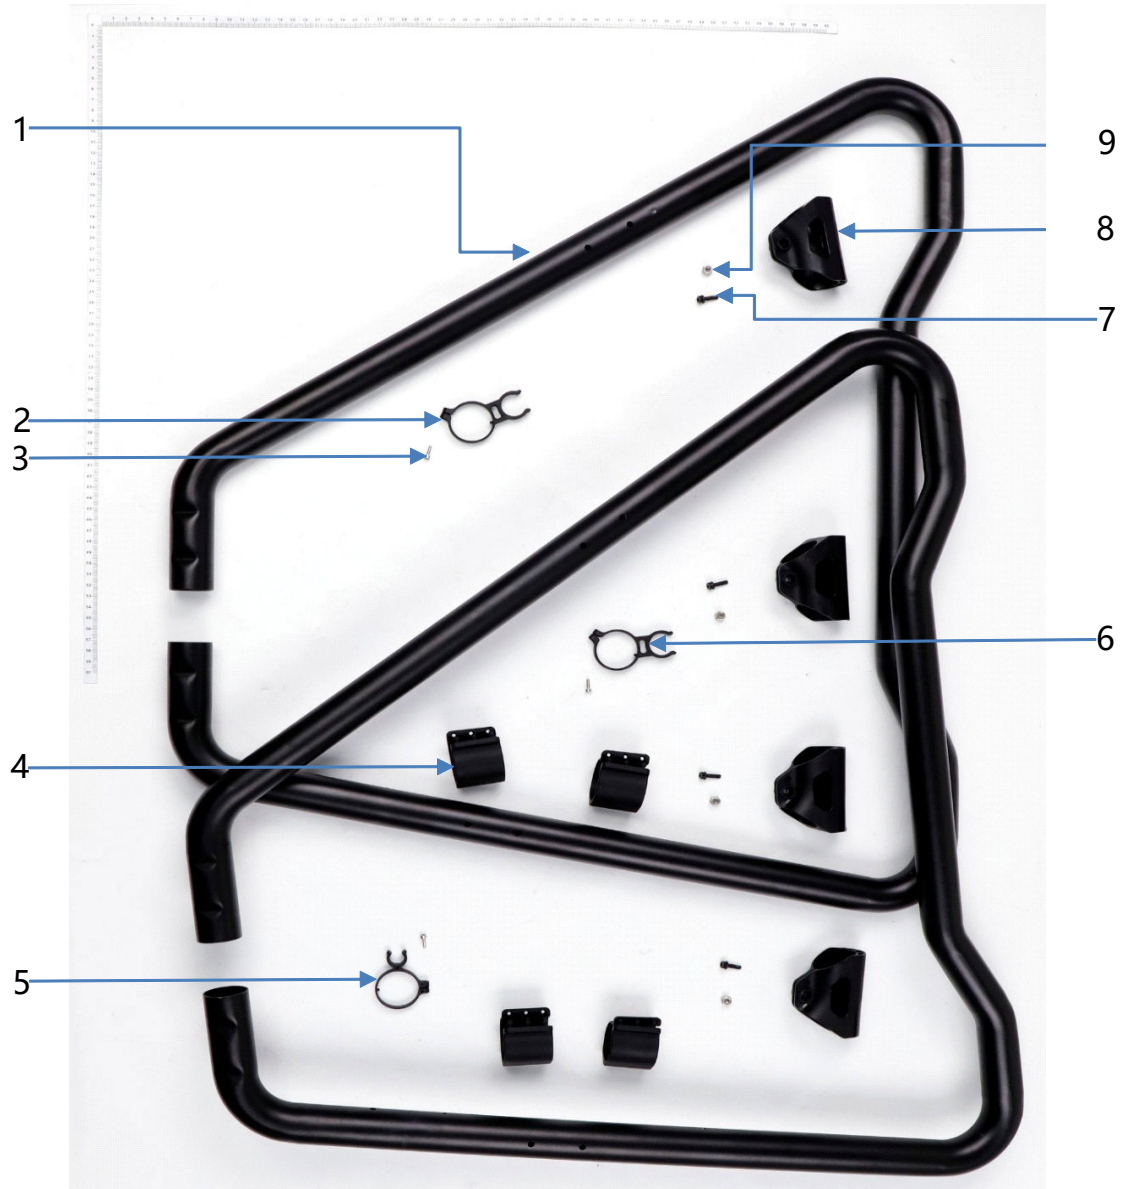

Landing Gear 1

No.	Material Number	Material Name
1	YC.JG.BJ004111	Landing Gear Aluminum Tube
2	YC.JG.ZS006786	Landing Gear Hose Clamp
3	YC.ST.LL000543	Screw T30-HC01000100-057030-5103-N
4	YC.JG.MY002074	Anti-collision Soft Rubber
5	YC.JG.ZS006801	Landing Gear Payload Cable Clamp B
6	YC.JG.ZS006786	Landing Gear Hose Clamp
7	YC.ST.LL000730	Screw (M40-HC01400115-085047-4203-Y)
8	YC.JG.ZS006655	Bottom Rubber Pad
9	YC.ST.LM000107	M40-HX088065-5103