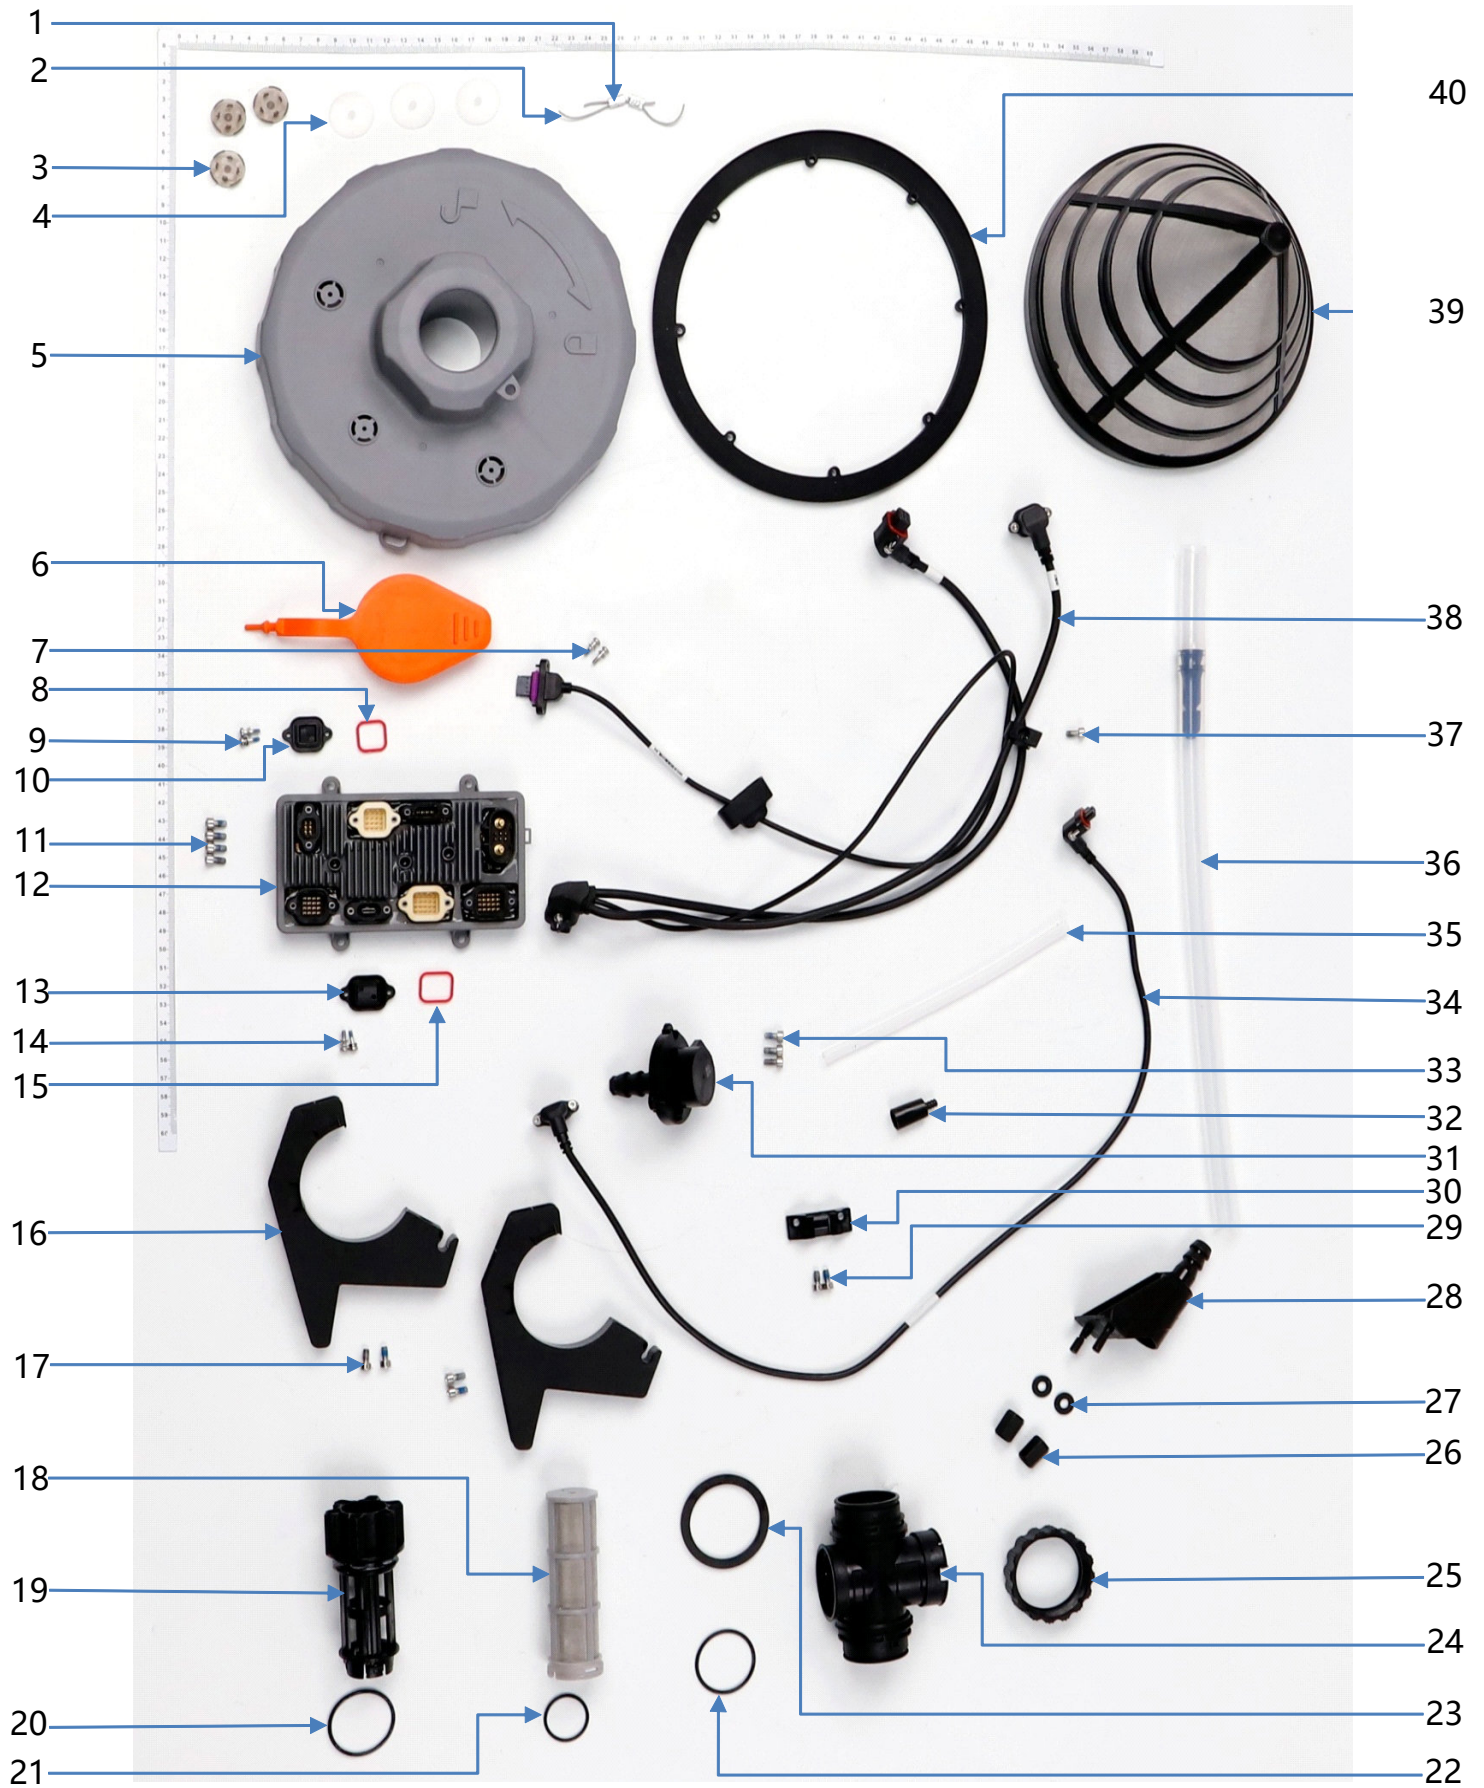

Spray Tank 2

No.	Material Number	Material Name
1	YC.ST.AS000053	Aluminum Clip
2	YC.ST.AS000043	Spray Tank Lanyard
3	YC.JG.ZS002250	Spray Tank Cover Waterproof Permeability Cover
4	YC.JG.MY000678	Spray Tank Cover Waterproof Permeability Film
5	YC.JG.ZS006110	Spray Tank Cover
6	YC.JG.MY001721	Dosing Part Rubber Cover
7	YC.ST.LL000698	Screw (M25-HCW00960040-055020-5103-Y)
8	YC.JG.MY001811	16-pin Connector Sealing Ring
9	YC.ST.LL000698	Screw (M25-HCW00960040-055020-5103-Y)
10	YC.JG.ZS006291	16-pin Connector Plastic Cover
11	YC.WJ.L01234	Screw M40-HC080080-68-85
12	BC.AG.SS001068	Payload Control Board
13	YC.JG.ZS006858	20-pin Connector Plastic Cover
14	YC.ST.LL000698	Screw (M25-HCW00960040-055020-5103-Y)
15	YC.JG.MY001989	20-pin Connector Sealing Ring
16	YC.JG.ZS006360	Impeller Pump Bracket
17	YC.WJ.L01234	Screw M40-HC080080-68-85
18	YC.JG.ZS005454	Filter With 50 Holes
19	YC.JG.ZS005453	Spray Tank Y-tee Part Nut
20	YC.JG.MY000687	Spray Tank Y-tee Part Sealing Ring
21	YC.SJ.J01186	Spray Tank_Filter Rubber Ring
22	YC.JG.MY000687	Spray Tank Y-tee Part Sealing Ring
23	YC.JG.MY000845	Damping Rubber Pad
24	YC.JG.ZS002232	Spray Tank Y-tee Part
25	YC.JG.ZS002233	Water Outlet Rotation Cover
26	YC.JG.ZS004726	Liquid Level Gauge Nut
27	YC.JG.MY001801	Liquid Level Gauge Base Sealing Ring
28	YC.JG.ZS006114	Liquid Level Gauge Base
29	YC.WJ.L01234	Screw M40-HC080080-68-85
30	YC.JG.ZS004712	Flow Meter Bracket
31	BC.AG.SS001122	Liquid Level Gauge Module
32	YC.JG.ZS006843	Liquid Level Gauge External Hose Rubber Stopper
33	YC.WJ.L01234	Screw M40-HC080080-68-85
34	YC.XC.XX001398	Liquid Level Gauge Signal Cable
35	YC.JG.JS000085	Liquid Level Gauge External Hose
36	BC.AG.SS001121	Liquid Level Gauge Hose Module
37	YC.WJ.L01234	Screw M40-HC080080-68-85
38	YC.XC.XX001396	Delivery Pump Flow Meter Cable
39	YC.JG.ZS006111	Spray Tank Inlet Filter
40	YC.JG.MY001720	Spray Tank Cover Sealing Ring