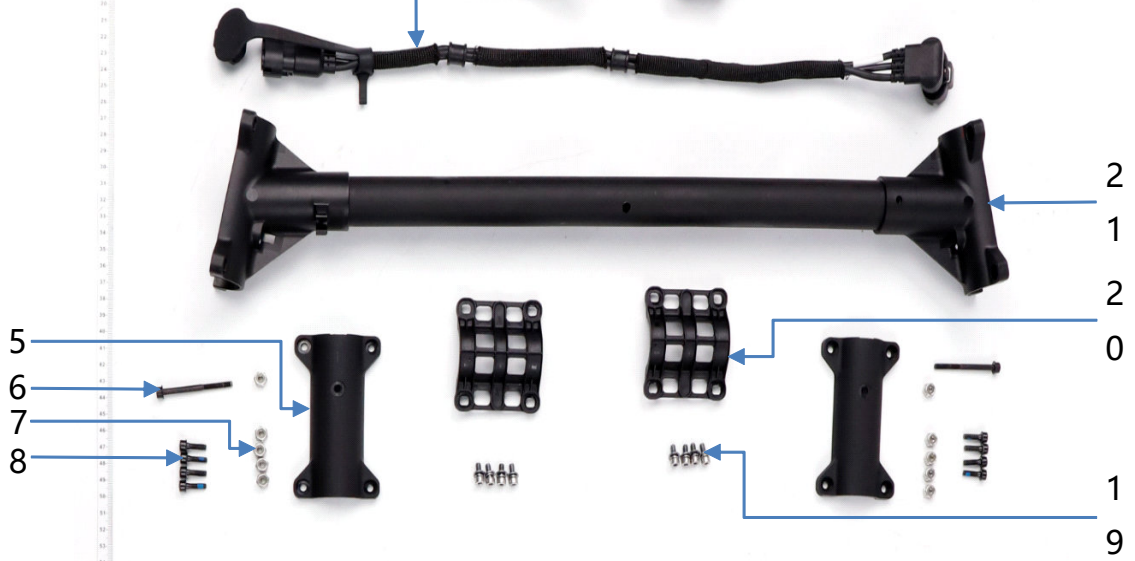

Landing Gear 2

No.	Material Number	Material Name
1	YC.XC.XX001470	Spotlight Signal Cable
2	YC.JG.ZS006719	Spotlight Bracket
3	YC.ST.LL000730	Screw (M40-HC01400115-085047-4203-Y)
4	YC.XC.DD000815	Payload Adapter Cable
5	YC.JG.ZS006708	Landing Gear Y-tee Part Cover
6	YC.ST.LL000731	Screw (M40-HC04800220-088047-5103-Y)
7	YC.ST.LM000107	M40-HX088065-5103
8	YC.ST.LL000730	Screw (M40-HC01400115-085047-4203-Y)
9	YC.JG.ZS006709	Landing Gear Spray Lance Connector
10	YC.ST.LL000731	Screw (M40-HC04800220-088047-5103-Y)
11	YC.ST.LM000107	M40-HX088065-5103
12	YC.ST.LL000730	Screw (M40-HC01400115-085047-4203-Y)
13	YC.JG.ZS006693	Landing Gear Crossbeam (Rear)
14	YC.XC.XX001523	Rear Radar Signal Cable (Short)
15	BC.AG.SS001107	Rear Radar Module
16	YC.WJ.L00871	Screw M30-HC100100-55-85
17	YC.JG.ZS007274	Rear Radar Bracket
18	YC.WJ.L00871	Screw M30-HC100100-55-85
19	YC.ST.LL000341	Screw (M40-HCW01000070-070040-5104-N)
20	YC.JG.ZS006630	Spray Tank C-Type Mounting Piece
21	YC.JG.ZS006692	Landing Gear Crossbeam (Front)
22	YC.WJ.L00871	Screw M30-HC100100-55-85
23	BC.AG.SS001020	Spotlight