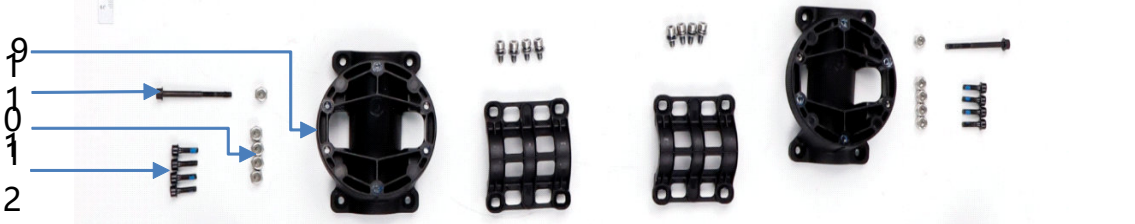

Landing Gear 2

No.	Material Number	Material Name
1	YC.XC.XX001470	Spotlight Signal Cable
2	YC.JG.ZS006719	Spotlight Bracket
3	YC.ST.LL000730	Screw (M40-HC01400115-085047-4203-Y)
4	YC.XC.DD000815	Payload Adapter Cable
5	YC.JG.ZS006708	Landing Gear Y-tee Part Cover
6	YC.ST.LL000731	Screw (M40-HC04800220-088047-5103-Y)
7	YC.ST.LM000107	M40-HX088065-5103
8	YC.ST.LL000730	Screw (M40-HC01400115-085047-4203-Y)
9	YC.JG.ZS006709	Landing Gear Spray Lance Connector
10	YC.ST.LL000731	Screw (M40-HC04800220-088047-5103-Y)
11	YC.ST.LM000107	M40-HX088065-5103
12	YC.ST.LL000730	Screw (M40-HC01400115-085047-4203-Y)
13	YC.JG.ZS006693	Landing Gear Crossbeam (Rear)
14	YC.XC.XX001523	Rear Radar Signal Cable (Short)
15	BC.AG.SS001107	Rear Radar Module
16	YC.WJ.L00871	Screw M30-HC100100-55-85
17	YC.JG.ZS007274	Rear Radar Bracket
18	YC.WJ.L00871	Screw M30-HC100100-55-85
19	YC.ST.LL000341	Screw (M40-HCW01000070-070040-5104-N)
20	YC.JG.ZS006630	Spray Tank C-Type Mounting Piece
21	YC.JG.ZS006692	Landing Gear Crossbeam (Front)
22	YC.WJ.L00871	Screw M30-HC100100-55-85
23	BC.AG.SS001020	Spotlight