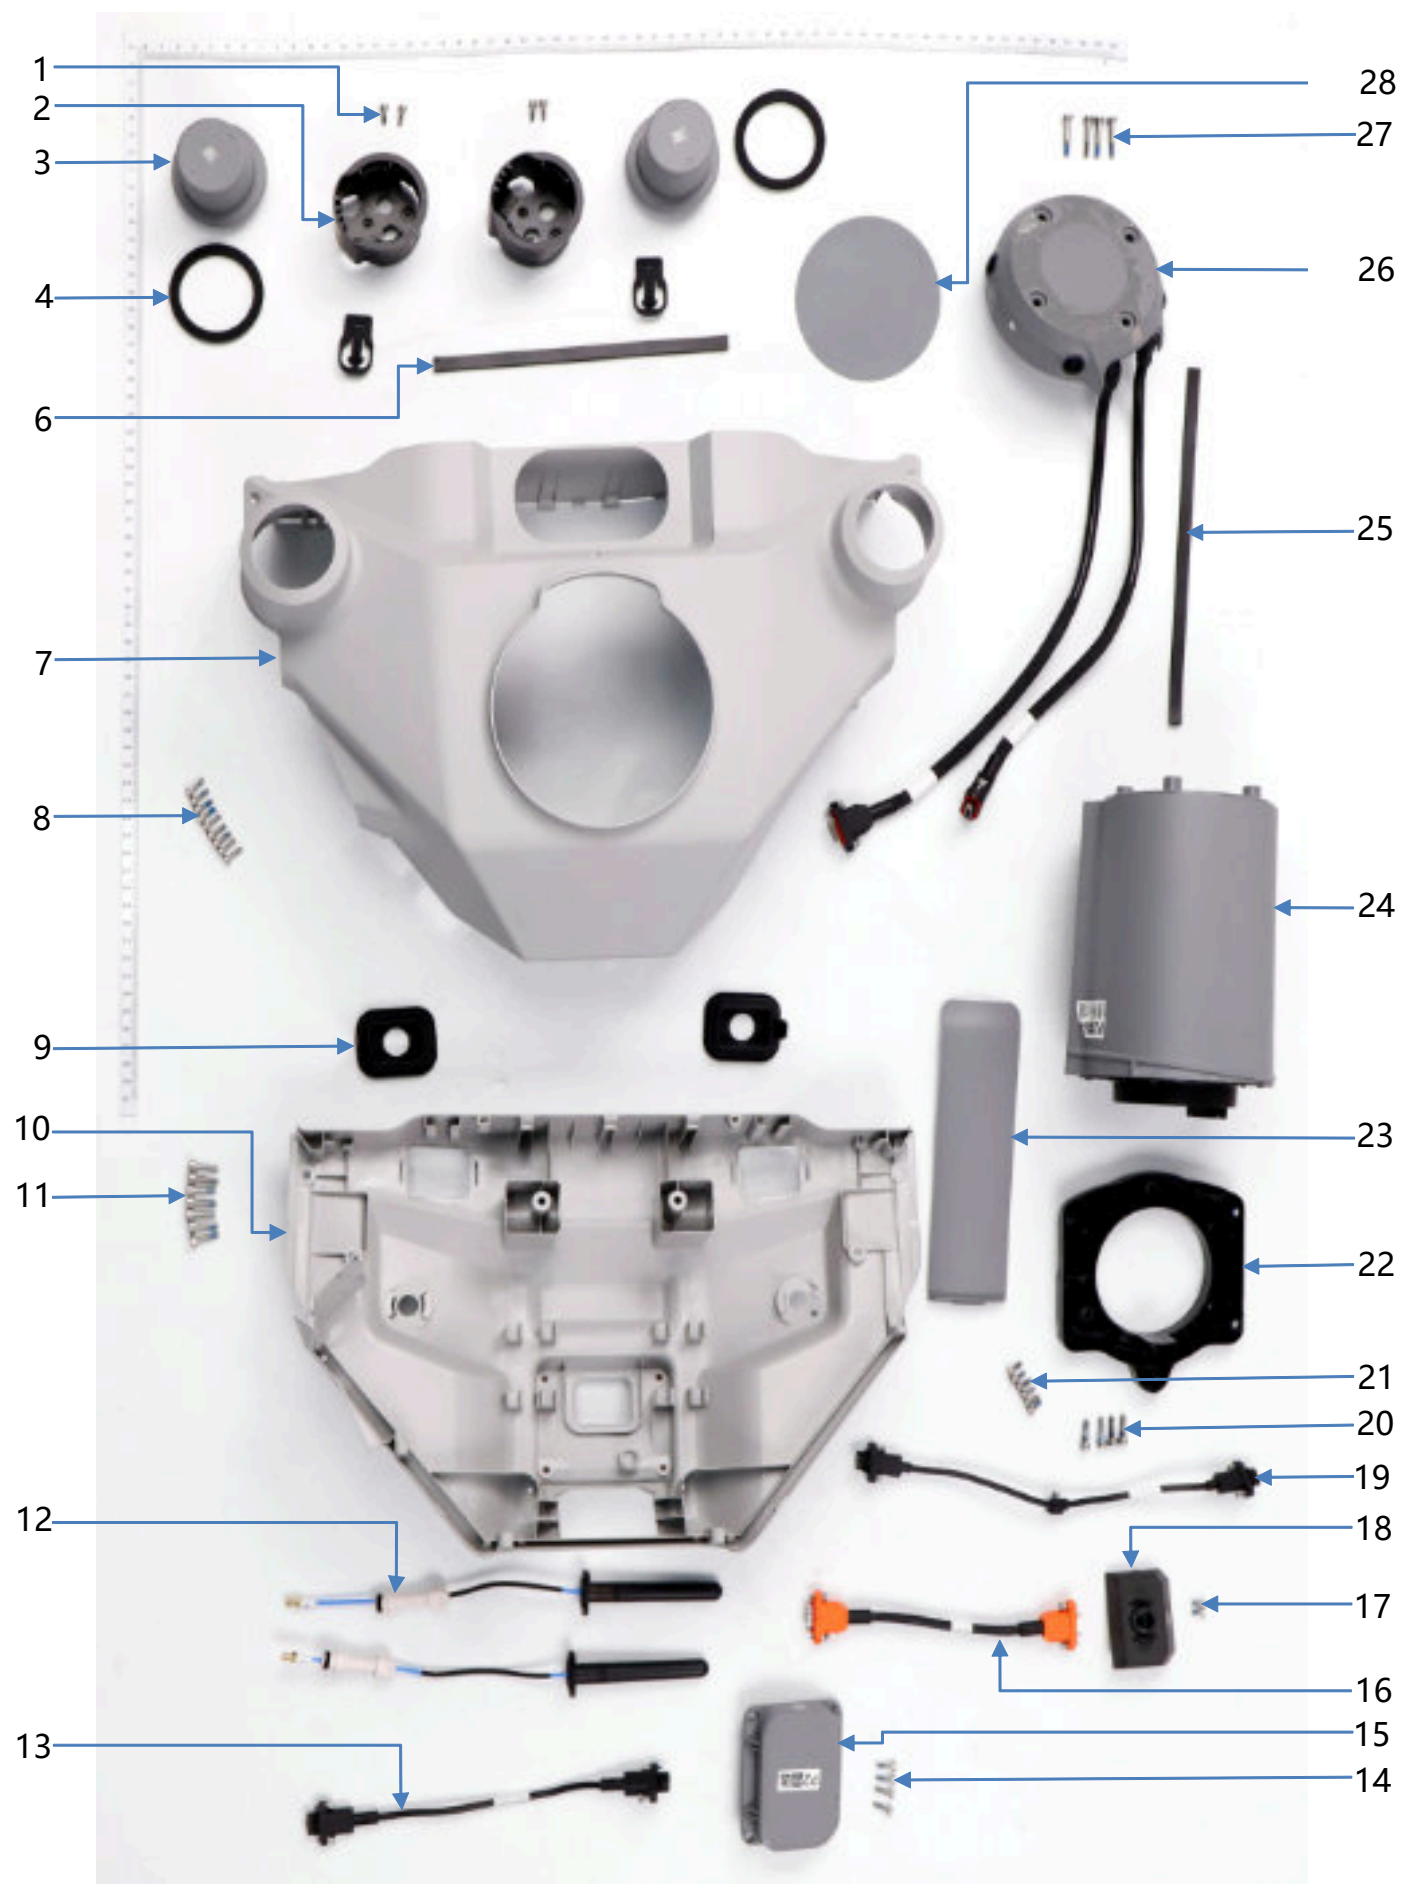

10. Front Frame II

No.	Material Number	Material Name
1	YC.WJ.L00868	Screw M30-HC080080-55-85
2	YC.JG.ZS006627	RTK Bracket
3	BC.AG.SS001034	RTK Antenna Module
3-1	YC.ST.LL000236	Screw (T20-PC00400040-040010-5103-N)
3-2	YC.JG.ZS006626	RTK Lower Cover
3-3	YC.JG.MY001919	RTK Sealing Ring
3-4	YC.WJ.LL000396	Screw (T20-PC00400040-040010-0323-N)
4	YC.JG.MY001898	RTK Rubber Ring
6	YC.JG.MQ003696	Front Radar Sealing Foam
7	YC.JG.ZS006459	Front Top Shell
8	YC.WJ.L00871	Screw M30-HC100100-55-85
9	YC.JG.MY001896	Cable Rubber Stopper
10	YC.JG.ZS006460	Front Shell Bottom Cover
11	YC.ST.LL000013	Screw M40-HC01400140-070039-0003-Y
12	YC.DZ.AA000462	SDR Antenna (Front)
13	YC.XC.XX001427	Downward Radar Signal Cable
14	YC.WJ.L00871	Screw M30-HC100100-55-85
15	BC.AG.SS001087	Downward Radar Module
16	YC.XC.XX001419	FPV Signal Cable
17	YC.WJ.L00870	Screw M30-HC060060-55-85
18	BC.AG.SS001021	FPV Module
19	YC.XC.XX001467	Front Radar Signal Cable
20	YC.ST.LL000013	Screw M40-HC01400140-070039-0003-Y
21	YC.WJ.L00868	Screw M30-HC080080-55-85
22	YC.JG.ZS006690	Front Radar Base Bracket
23	YC.JG.ZS006691	Quad Vision Sensor Cable Decorative Cover
24	BC.AG.SS001167	Front Radar Module (Overseas)
25	YC.JG.MQ003829	Radar Protective Foam
26	BC.AG.SS001093	Quad-Fisheye Vision Sensor Module
27	YC.WJ.LL000211	M30-HC02050080-070020-5103-Y_01
28	YC.JG.MQ003804	Quad Vision Sensor Cover Plate