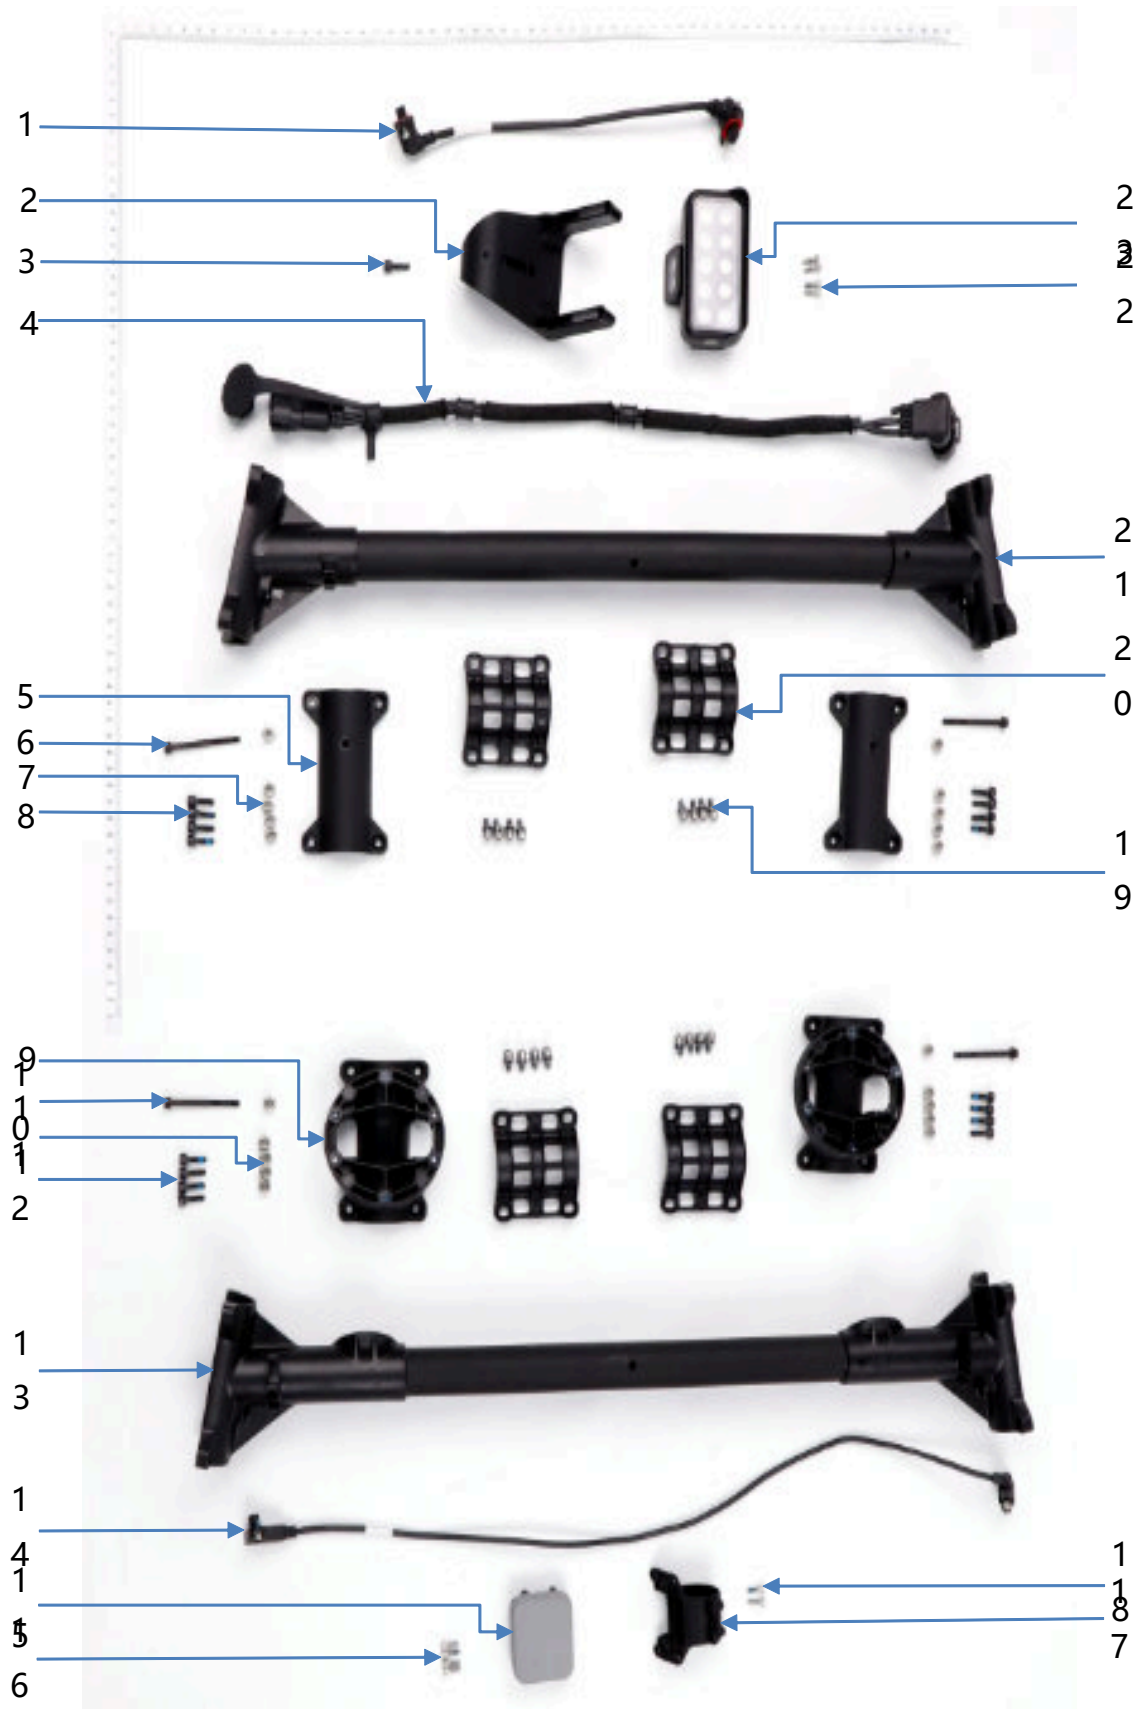

Landing Gear II

No.	Material Number	Material Name
1	YC.XC.XX001470	Spotlight Signal Cable
2	YC.JG.ZS006719	Spotlight Bracket
3	YC.ST.LL000730	Screw (M40-HC01400115-085047-4203-Y)
4	YC.XC.DD000815	Payload Adapter Cable
5	YC.JG.ZS006708	Landing Gear Y-tee Part Cover
6	YC.ST.LL000731	Screw (M40-HC04800220-088047-5103-Y)
7	YC.ST.LM000107	M40-HX088065-5103
8	YC.ST.LL000730	Screw (M40-HC01400115-085047-4203-Y)
9	YC.JG.ZS006709	Landing Gear Spray Lance Connector
10	YC.ST.LL000731	Screw (M40-HC04800220-088047-5103-Y)
11	YC.ST.LM000107	M40-HX088065-5103
12	YC.ST.LL000730	Screw (M40-HC01400115-085047-4203-Y)
13	YC.JG.ZS006693	Landing Gear Crossbeam (Rear)
14	YC.XC.XX001523	Rear Radar Signal Cable (Short)
15	BC.AG.SS001107	Rear Radar Module
16	YC.WJ.L00871	Screw M30-HC100100-55-85
17	YC.JG.ZS007274	Rear Radar Bracket
18	YC.WJ.L00871	Screw M30-HC100100-55-85
19	YC.ST.LL000341	Screw (M40-HCW01000070-070040-5104-N)
20	YC.JG.ZS006630	Spray Tank C-Type Mounting Piece
21	YC.JG.ZS006692	Landing Gear Crossbeam (Front)
22	YC.WJ.L00871	Screw M30-HC100100-55-85
23	BC.AG.SS001020	Spotlight