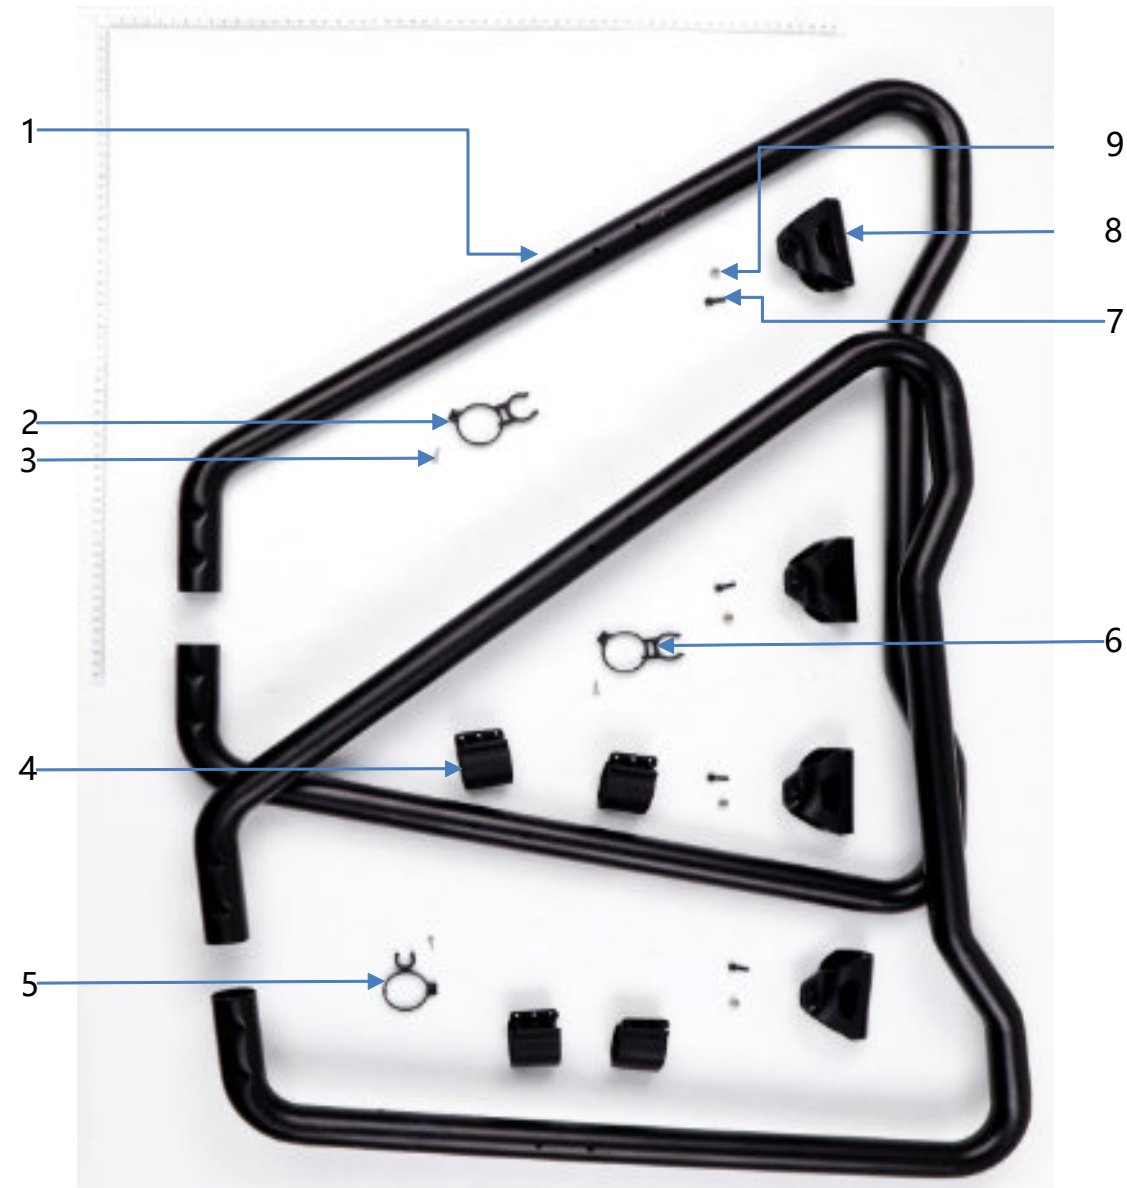

6. Landing Gear I

No.	Material Number	Material Name
1	YC.JG.BJ004111	Landing Gear Aluminum Tube
2	YC.JG.ZS006786	Landing Gear Hose Clamp
3	YC.ST.LL000543	Screw T30-HC01000100-057030-5103-N
4	YC.JG.MY002074	Anti-collision Soft Rubber
5	YC.JG.ZS006801	Landing Gear Payload Cable Clamp B
6	YC.JG.ZS006786	Landing Gear Hose Clamp
7	YC.ST.LL000730	Screw (M40-HC01400115-085047-4203-Y)
8	YC.JG.ZS006655	Bottom Rubber Pad
9	YC.ST.LM000107	M40-HX088065-5103