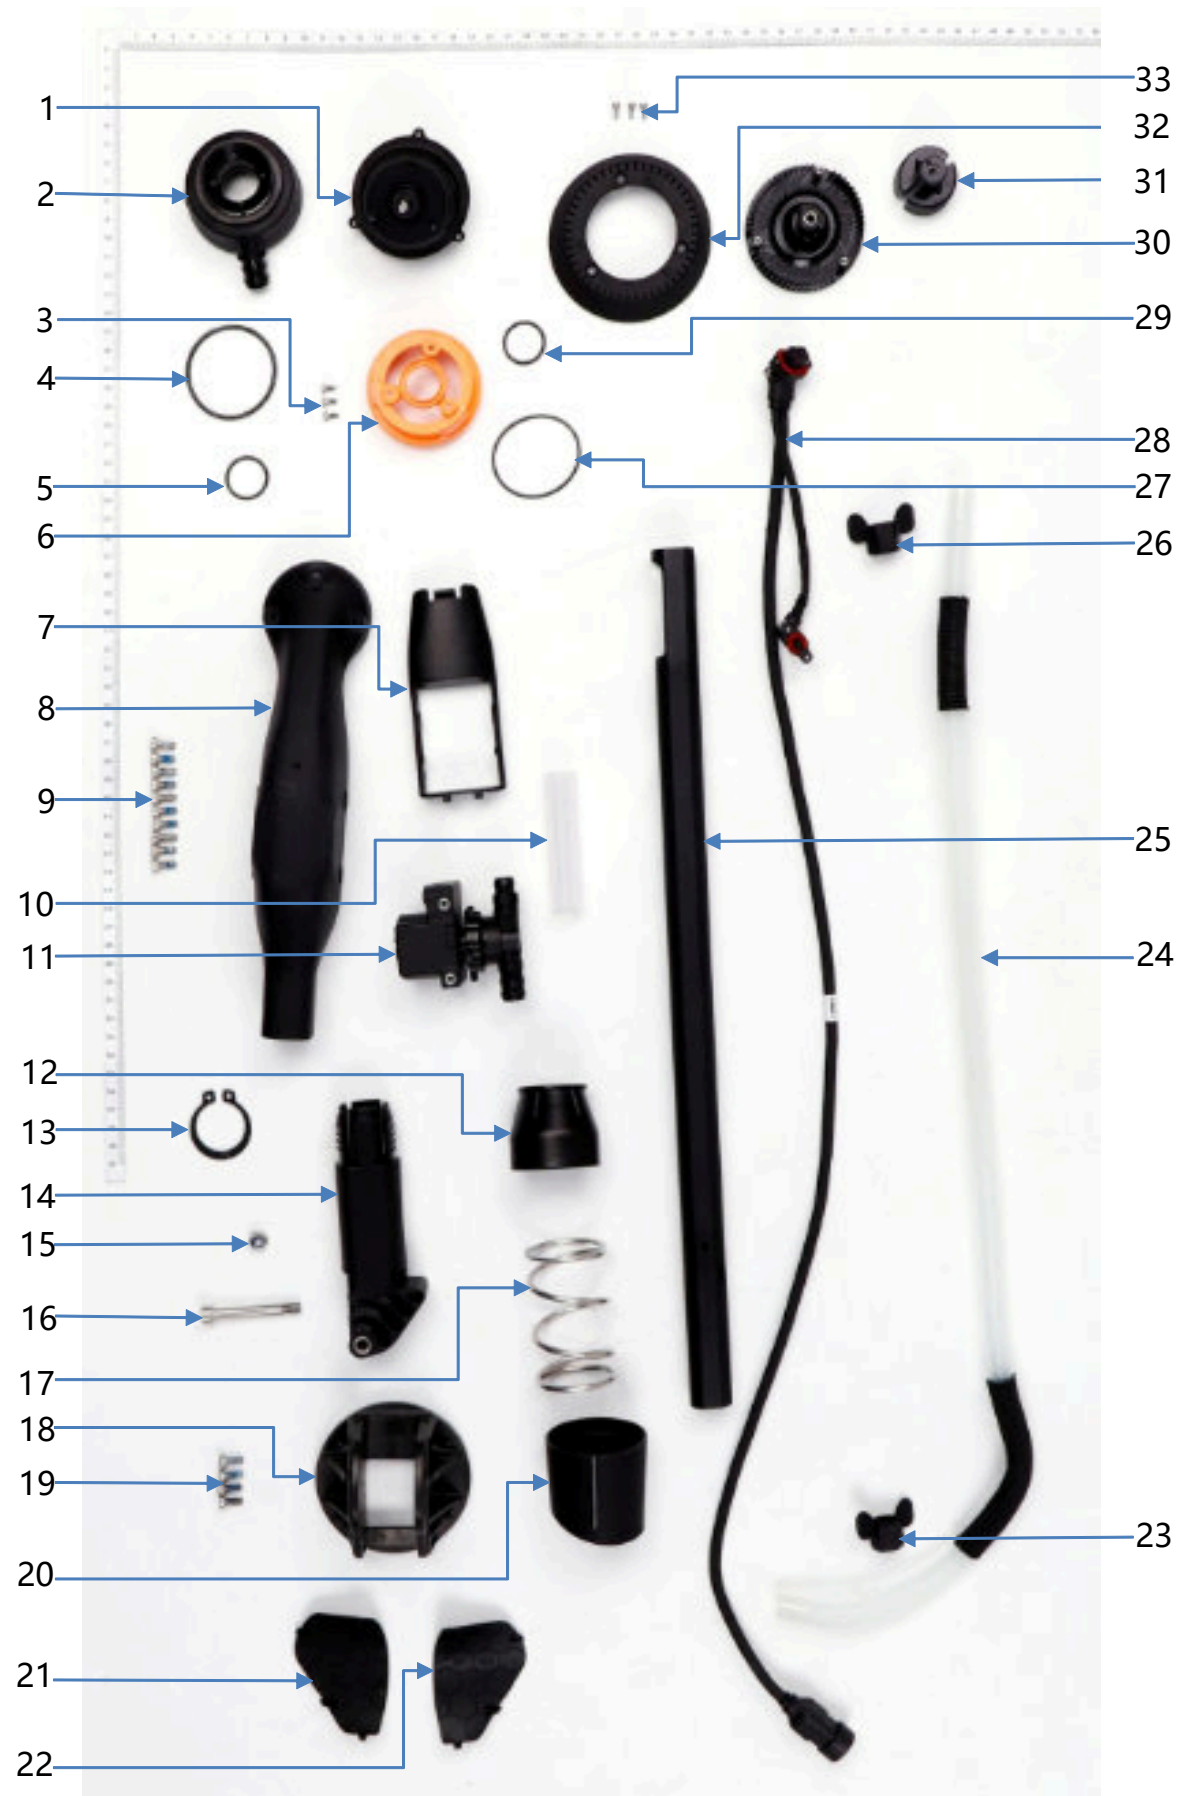

7. Spray Boom

No.	Material Number	Material Name
1	BC.AG.SS001028	Centrifugal Motor
2	YC.JG.ZS006216	Sprinkler Funnel
3	YC.WJ.L01549	M25-HC060060-45-85
4	YC.JG.MY001052	Pump Sealing Ring
5	YC.JG.MY001829	Sprinkler Inner Sealing Ring (OD=23.6 mm)
6	YC.JG.ZS006215	Sprinkler Funnel Bracket
7	YC.JG.ZS006807	Spray Lance Bottom Shell
8	YC.JG.ZS006356	Spray Lance Outer Shell
9	YC.WJ.LL000232	M40-HC01000100-072028-5103-N_01
10	YC.JG.JS000067	Sprinkler Soft Hose
11	BC.AG.SS001073	Solenoid Valve Module
12	YC.JG.ZS006592	Spring Fixing Piece
13	YC.JG.BJ003348	Circlip
14	YC.JG.ZS006357	Spray Lance Shaft Sleeve
15	YC.WJ.LM000044	M60-HX100060-5103_01
16	YC.JG.QX004533	Spray Lance Shaft
17	YC.JG.TT000275	Compression Spring
18	YC.JG.ZS006594	Spray Lance Shaft Connector
19	YC.WJ.LL000232	M40-HC01000100-072028-5103-N_01
20	YC.JG.ZS006593	Spray Lance Slider
21	YC.JG.ZS006808	Spray Lance Shaft Connector Shell (M2 & M4)
22	YC.JG.ZS006809	Spray Lance Shaft Connector Shell (M1 & M3)
23	YC.JG.ZS006171	Thumb Nut
24	YC.JG.JS000077	Aircraft Arm Hose
25	YC.JG.QX004534	Spray Lance Support Rod
26	YC.JG.ZS006171	Thumb Nut
27	YC.JG.MY001828	Motor Sealing Ring (OD= 46.8 mm)
28	YC.XC.XX001460	Centrifugal Spray Lance Cable
29	YC.JG.MY001829	Sprinkler Inner Sealing Ring (OD=23.6 mm)
30	YC.JG.ZS006219	Centrifugal Sprinkler Lower Disk
31	YC.JG.ZS006218	Sprinkler Thumb Nut
32	YC.JG.ZS007737	Centrifugal Sprinkler Upper Disk
33	YC.WJ.L01549	M25-HC060060-45-85