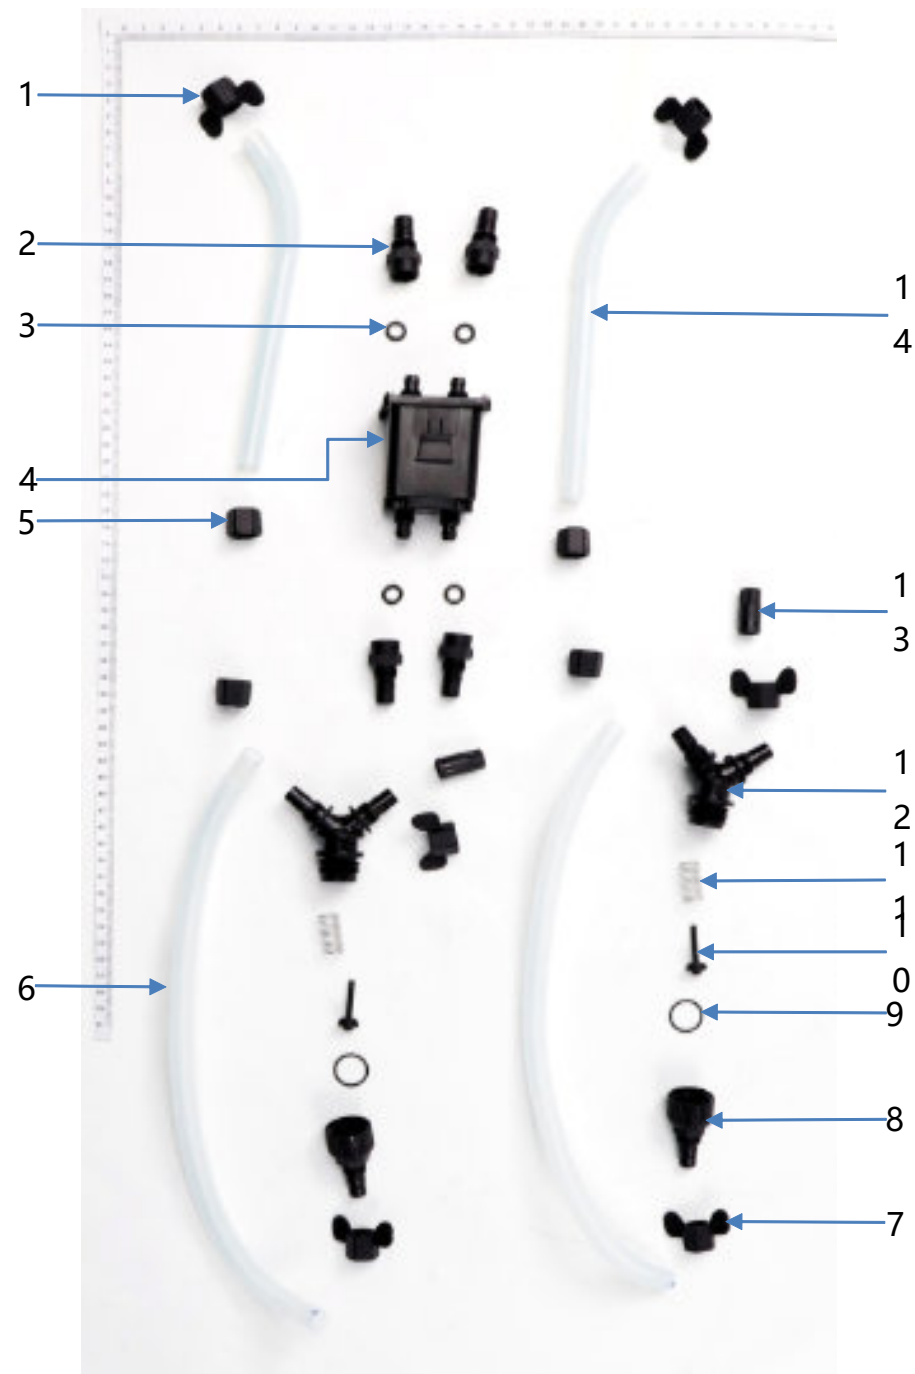

5. Flow Meter Module

No.	Material Number	Material Name
1	YC.JG.ZS006171	Thumb Nut
2	YC.JG.ZS006199	Flow Meter Adapter
3	YC.JG.MY001790	Flow Meter Adapter Sealing Ring
4	BC.AG.SS001031	Flow Meter Module
5	YC.JG.ZS006165	Hose Nut
6	YC.JG.JS000080	Flow Meter Water Outlet Hose
7	YC.JG.ZS006171	Thumb Nut
8	YC.JG.ZS006170	One-Way Valve
9	YC.JG.MY001774	One-Way Valve Sealing Ring
10	YC.JG.MY001775	Valve Core Sealing Ring
11	YC.JG.TT000285	One-Way Valve Spring
12	YC.JG.ZS006644	Hose Y-tee Part
13	YC.JG.ZS006115	Single Connector Rubber Stopper
14	YC.JG.JS000088	Flow Meter Water Inlet Hose