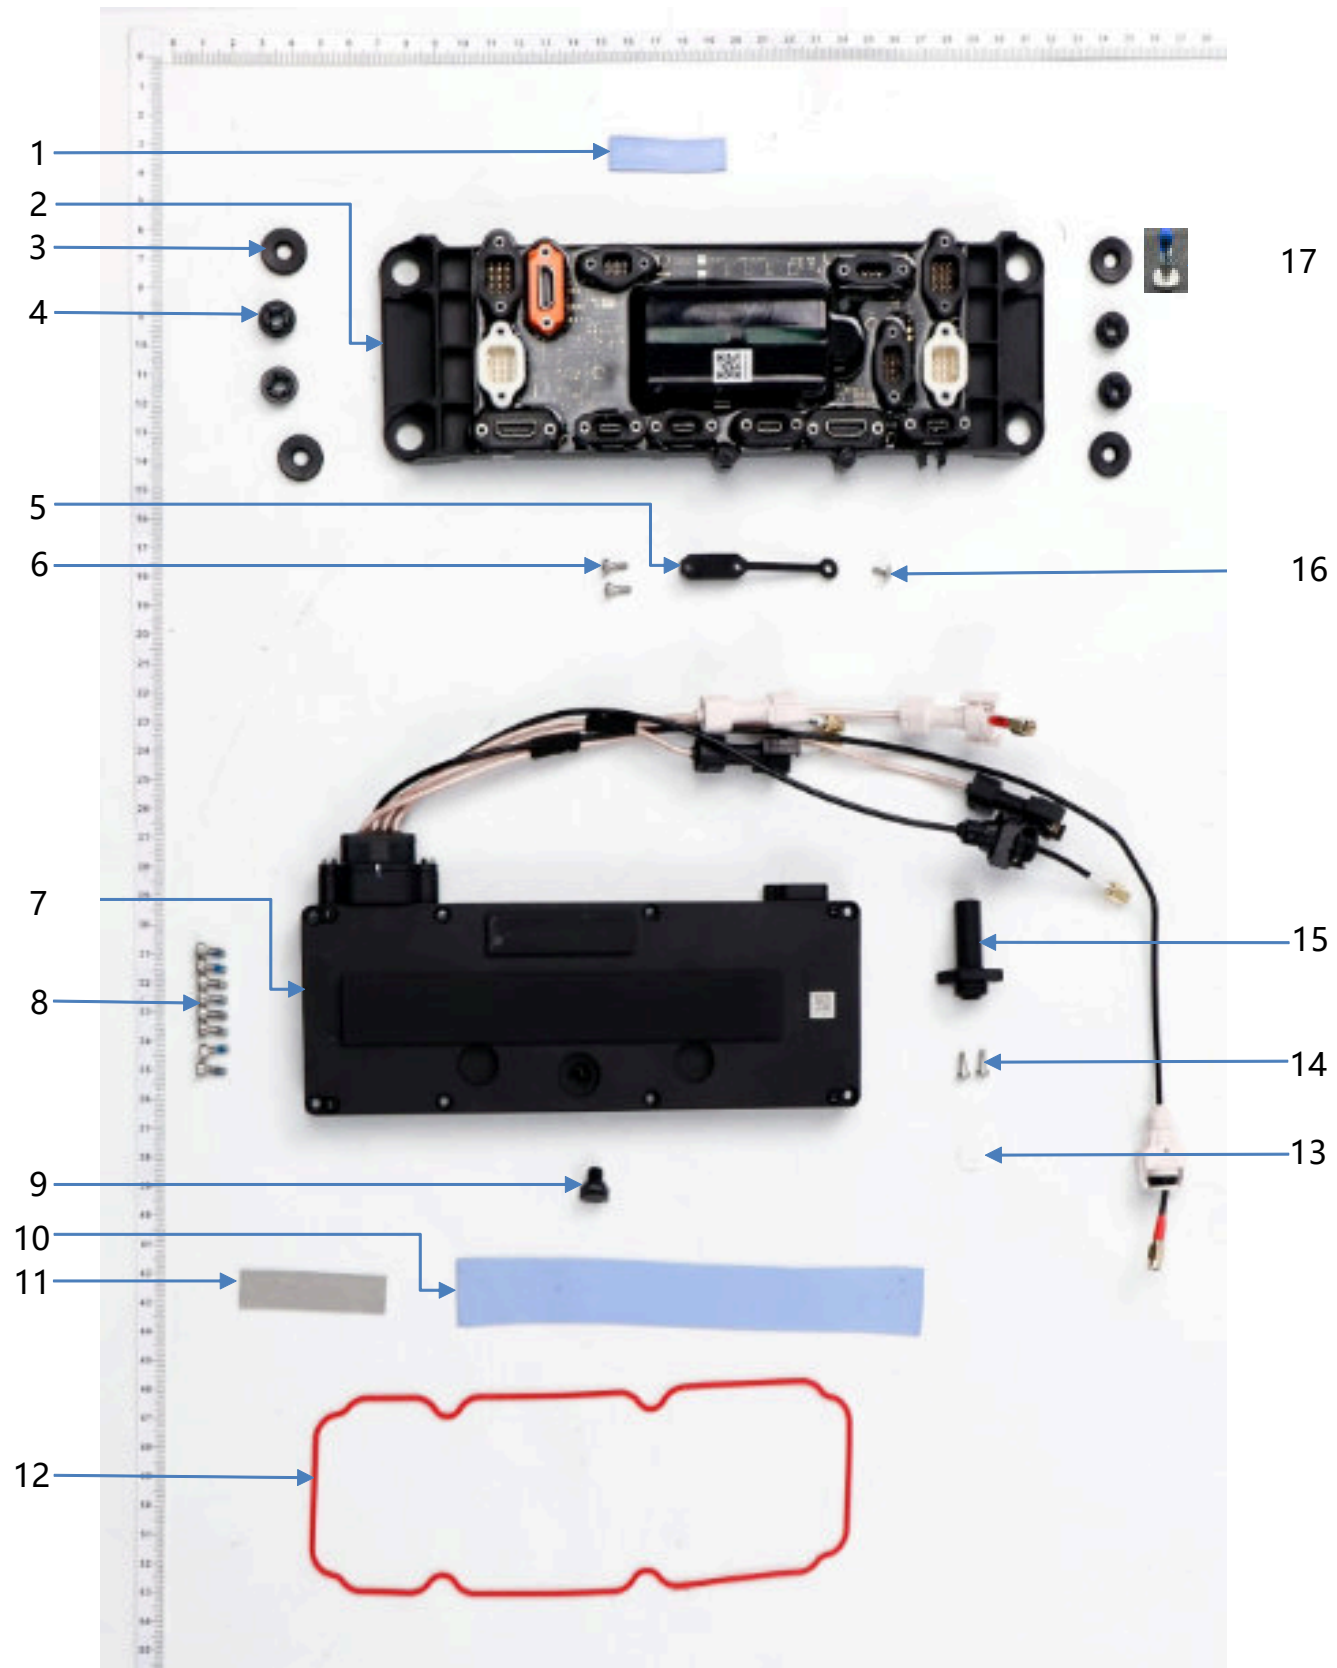

8. Cable Distribution Module

No.	Material Number	Material Name
1	YC.JG.MQ003711	Thermal Conductive Pad (11×42 mm)
2	BC.AG.SS001091	Cable Distribution Board Module
3	YC.JG.QX002312	Damping Pad B
4	YC.JG.ZS006682	Damping Pad A
5	YC.JG.MY000389	Type-C Port Waterproof Cover
6	YC.ST.LL000122	Screw M25-HC00780040-040020-5108-N
7	BC.AG.SS001131	Aerial-Electronics Module (Overseas)
8	YC.WJ.L00868	Screw M30-HC080080-55-85
9	YC.SJ.S00717	Vent Trap
10	YC.JG.MQ003708	Thermal Conductive Pad (162×23.5 mm)
11	YC.JG.MQ002623	Thermally Conductive Pad (53.1 x 12.9 mm)
12	YC.JG.MY001920	Aerial-Electronics Module Sealing Ring
13	YC.QT.QT000167	Barometer Waterproof Permeability Film
14	YC.ST.LL000122	Screw M25-HC00780040-040020-5108-N
15	YC.JG.MY001918	Barometer Tube
16	YC.WJ.LL000235	M20-HPW00600060-065016-5103-Y_02
17	YC.ST.LL000718	Screw (M40-HC01750080-100034-5103-Y)