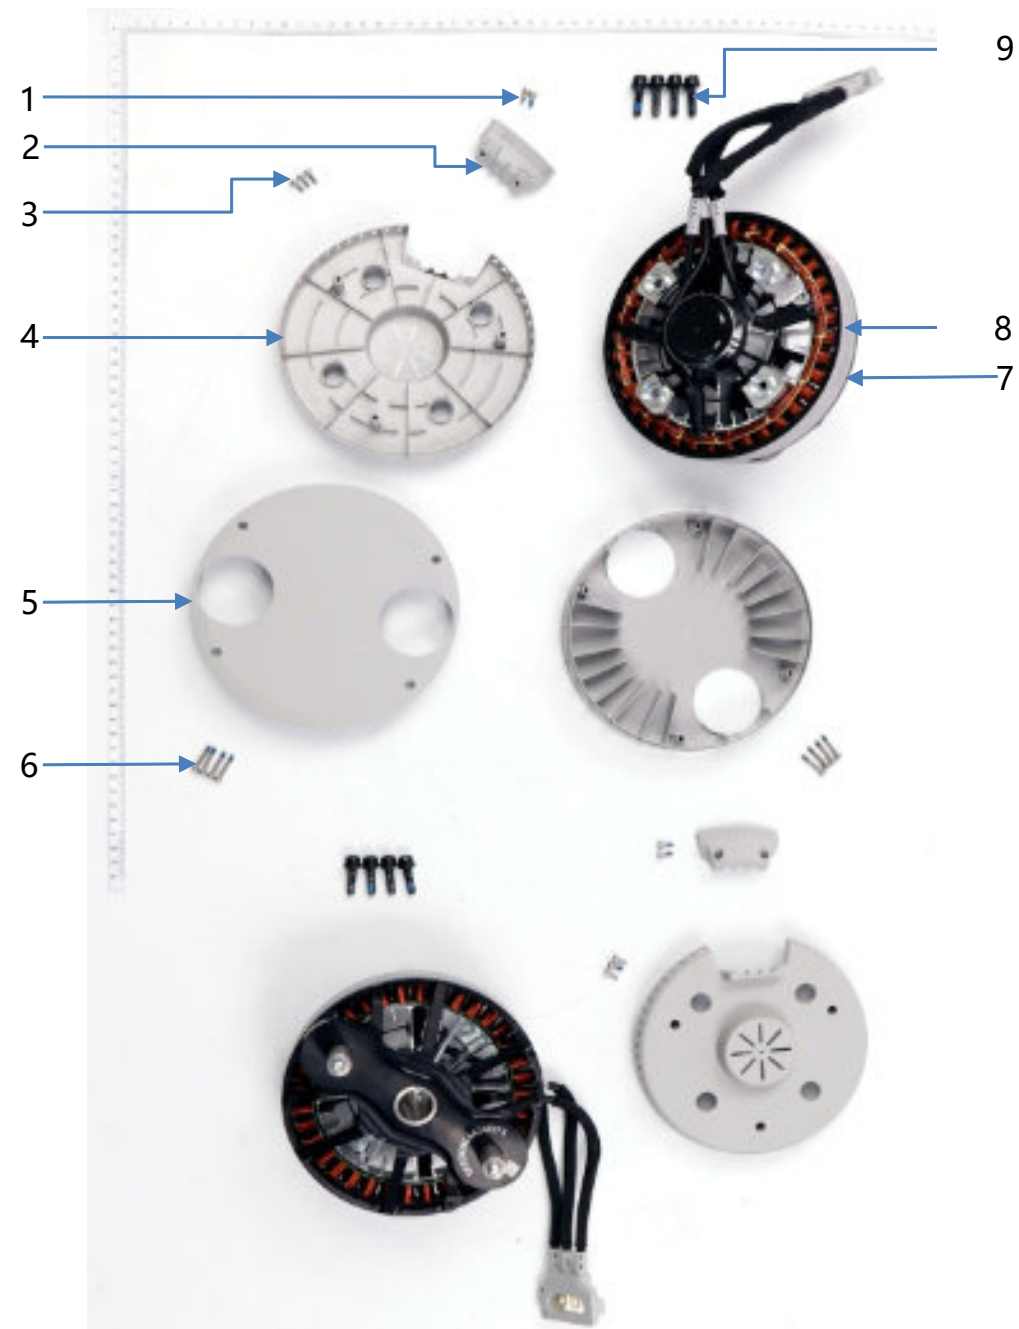

14. Motor

No.	Material Number	Material Name
1	YC.ST.LL000612	Screw (M30-HC00800080-055030-5103-Y)
2	YC.JG.ZS006779	Motor Cable Protective Cover
3	YC.ST.LL000612	Screw (M30-HC00800080-055030-5103-Y)
4	YC.JG.ZS006778	Motor Lower Cover
5	YC.JG.ZS007579	Motor Upper Cover
6	YC.ST.LL000439	Screw (M30-HC01600100-057030-5103-Y)
7	BC.AG.SS001102	15516 Motor
8	YC.BZ.TZ001713	15516 Motor Sticker
9	YC.ST.LL000696	Screw (M60-HC02000180-100080-4203-Y)