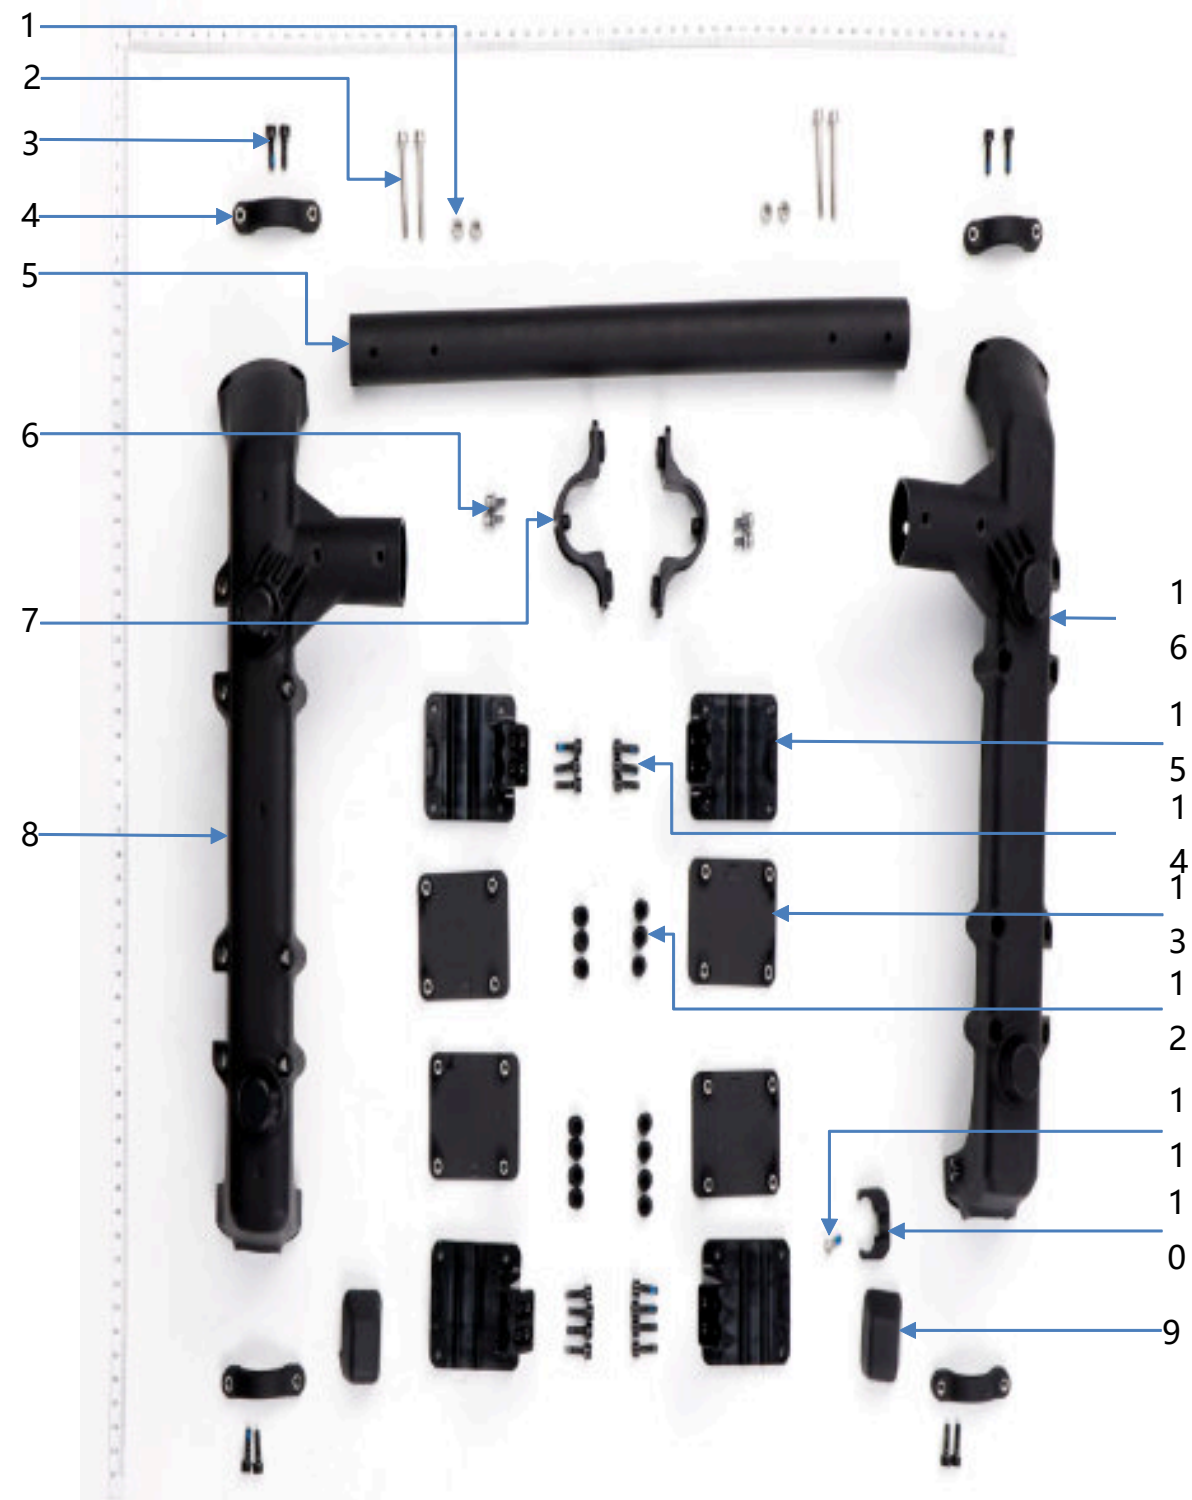

6. Landing Gear I

No.	Material Number	Material Name
1	YC.JG.BJ004111	Landing Gear Aluminum Tube
2	YC.JG.ZS006786	Landing Gear Hose Clamp
3	YC.ST.LL000543	Screw T30-HC01000100-057030-5103-N
4	YC.JG.MY002074	Anti-collision Soft Rubber
5	YC.JG.ZS006801	Landing Gear Payload Cable Clamp B
6	YC.JG.ZS006786	Landing Gear Hose Clamp
7	YC.ST.LL000730	Screw (M40-HC01400115-085047-4203-Y)
8	YC.JG.ZS006655	Bottom Rubber Pad
9	YC.ST.LM000107	M40-HX088065-5103

Landing Gear II

No.	Material Number	Material Name
1	YC.XC.XX001470	Spotlight Signal Cable
2	YC.JG.ZS006719	Spotlight Bracket
3	YC.ST.LL000730	Screw (M40-HC01400115-085047-4203-Y)
4	YC.XC.DD000815	Payload Adapter Cable
5	YC.JG.ZS006708	Landing Gear Y-tee Part Cover
6	YC.ST.LL000731	Screw (M40-HC04800220-088047-5103-Y)
7	YC.ST.LM000107	M40-HX088065-5103
8	YC.ST.LL000730	Screw (M40-HC01400115-085047-4203-Y)
9	YC.JG.ZS006709	Landing Gear Spray Lance Connector
10	YC.ST.LL000731	Screw (M40-HC04800220-088047-5103-Y)
11	YC.ST.LM000107	M40-HX088065-5103
12	YC.ST.LL000730	Screw (M40-HC01400115-085047-4203-Y)
13	YC.JG.ZS006693	Landing Gear Crossbeam (Rear)
14	YC.XC.XX001523	Rear Radar Signal Cable (Short)
15	BC.AG.SS001107	Rear Radar Module
16	YC.WJ.L00871	Screw M30-HC100100-55-85
17	YC.JG.ZS007274	Rear Radar Bracket
18	YC.WJ.L00871	Screw M30-HC100100-55-85
19	YC.ST.LL000341	Screw (M40-HCW01000070-070040-5104-N)
20	YC.JG.ZS006630	Spray Tank C-Type Mounting Piece
21	YC.JG.ZS006692	Landing Gear Crossbeam (Front)
22	YC.WJ.L00871	Screw M30-HC100100-55-85
23	BC.AG.SS001020	Spotlight