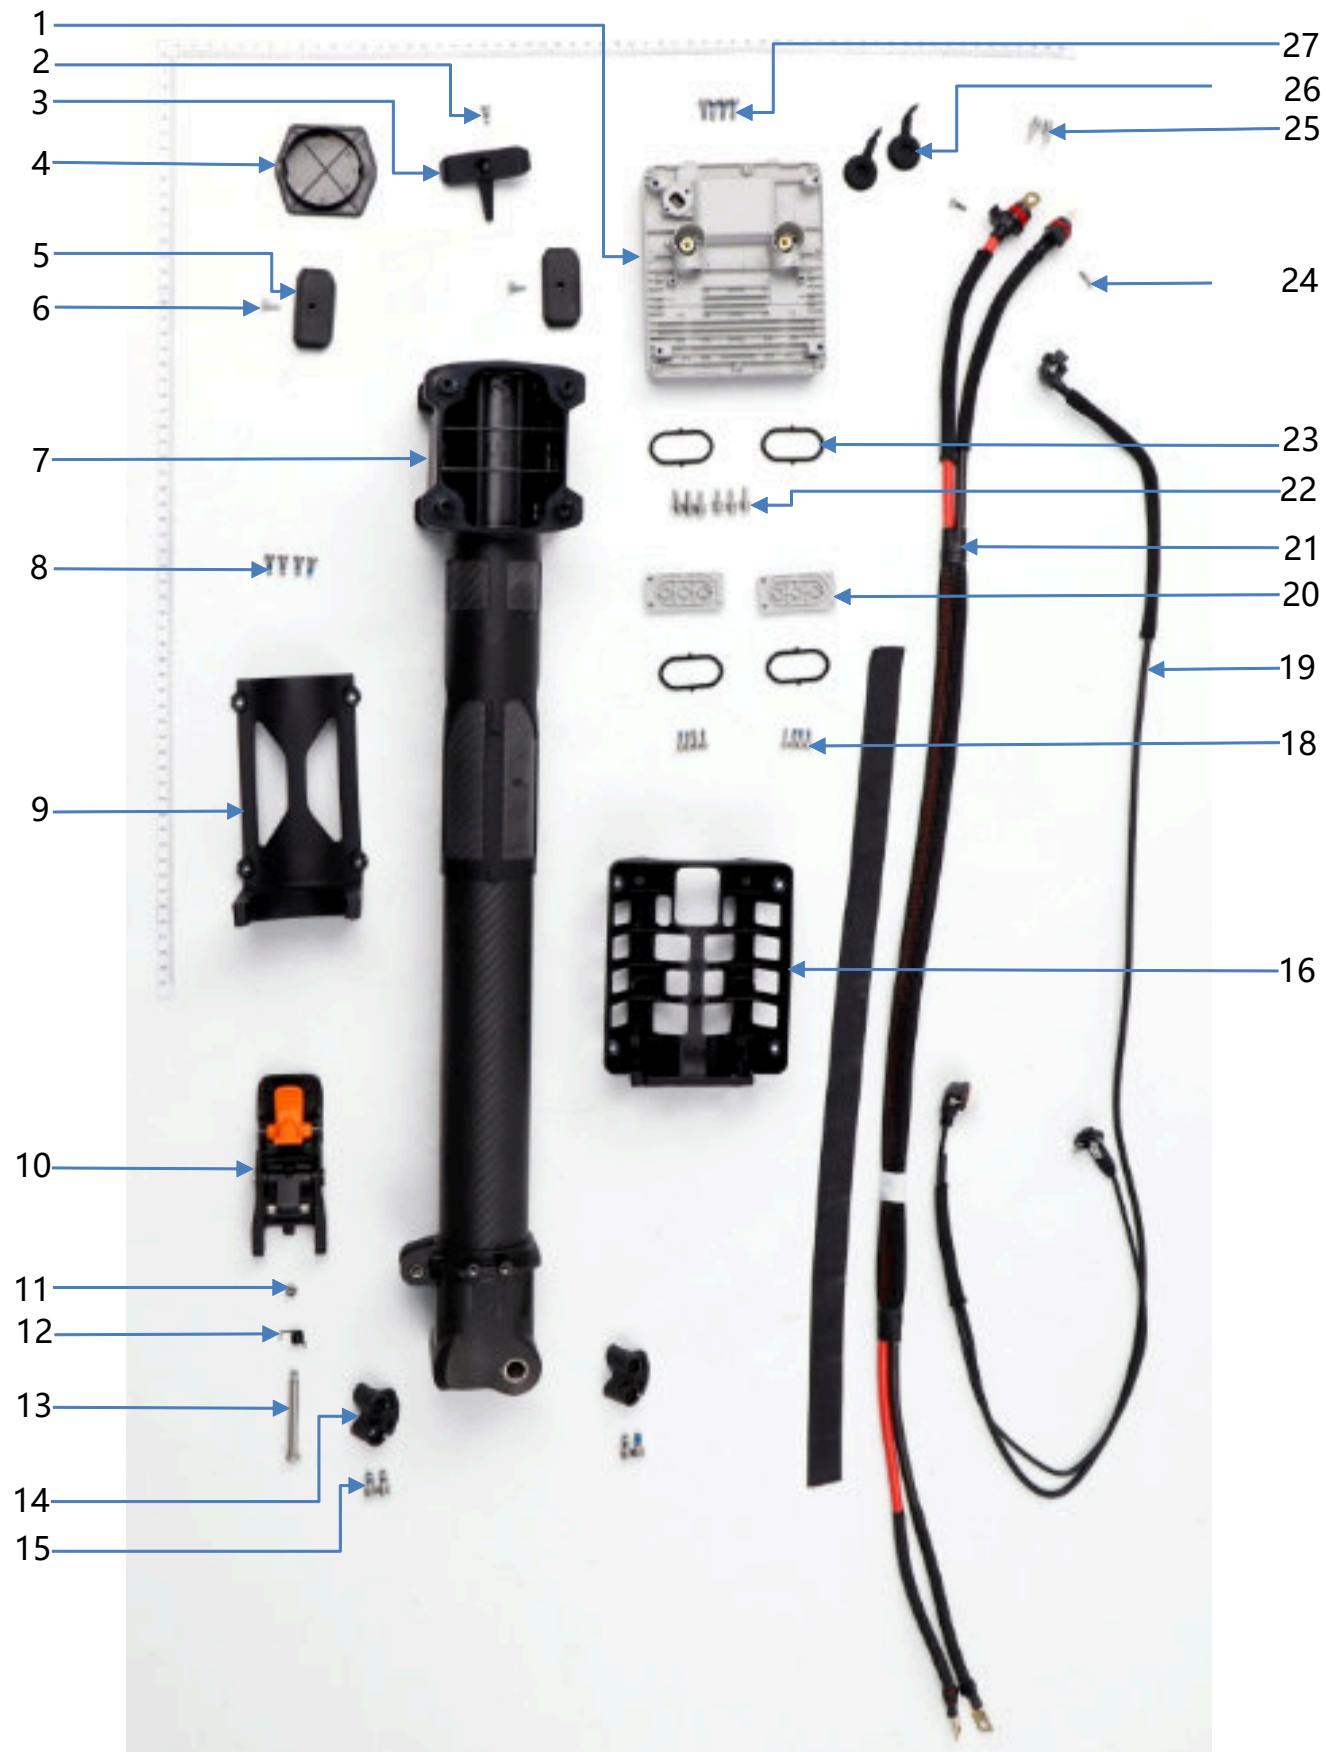

12. M1 & M3 Arm

No.	Material Number	Material Name
1	BC.AG.SS001189	ESC Module
2	YC.ST.LL000732	Screw (M30-HC00930058-060030-5103-Y)
3	YC.JG.ZS006704	Motor Cable Clamp
4	YC.JG.ZS006705	Aircraft Arm End Cap
5	YC.JG.MY001951	Aircraft Arm Anti-Collision Pad
6	YC.ST.LL000732	Screw (M30-HC00930058-060030-5103-Y)
7	BC.AG.SS001100	M1 & M3 Small Aircraft Arm
7-2	BC.AG.SS001101	M2 & M4 Small Aircraft Arm
8	YC.WJ.LL000232	M40-HC01000100-072028-5103-N_01
9	YC.JG.ZS006702	Aircraft Arm ESC Base Fixing Piece
10	BC.AG.SS001099	Aircraft Arm Buckle Module
11	YC.ST.LM000026	Nut (M50-HN078050-5103)
12	YC.JG.TT000278	Buckle Torsion Spring
13	YC.JG.LD000124	Pin Shaft (57.1 mm)
14	YC.JG.ZS006673	Aircraft Arm Limit Block
15	YC.ST.LL000771	Screw (M50-HC01000082-087052-5103-Y)
16	YC.JG.ZS006701	Aircraft Arm ESC Base
17	YC.JG.MQ002156	Duct Tape
18	YC.WJ.L00871	Screw M30-HC100100-55-85
19	YC.XC.XX001468	Aircraft Arm Signal Cable (Front)
19-2	YC.XC.XX001469	Aircraft Arm Signal Cable (Rear)
20	YC.JG.ZS006620	ESC Three-Phase Waterproof Cover
21	YC.XC.DD000812	Aircraft Arm Propulsion Cable (Front)
21-2	YC.XC.DD000813	Aircraft Arm Propulsion Cable (Rear)
22	YC.ST.LL000667	Screw (M40-HCW01150115-070040-5103-N)
23	YC.JG.MY001908	ESC Three-Phase Waterproof Cover Rubber Seal
24	YC.WJ.L00871	Screw M30-HC100100-55-85
25	YC.ST.LL000667	Screw (M40-HCW01150115-070040-5103-N)
26	YC.JG.MY001907	ESC Waterproof Seal Plug
27	YC.WJ.LL000232	M40-HC01000100-072028-5103-N_01