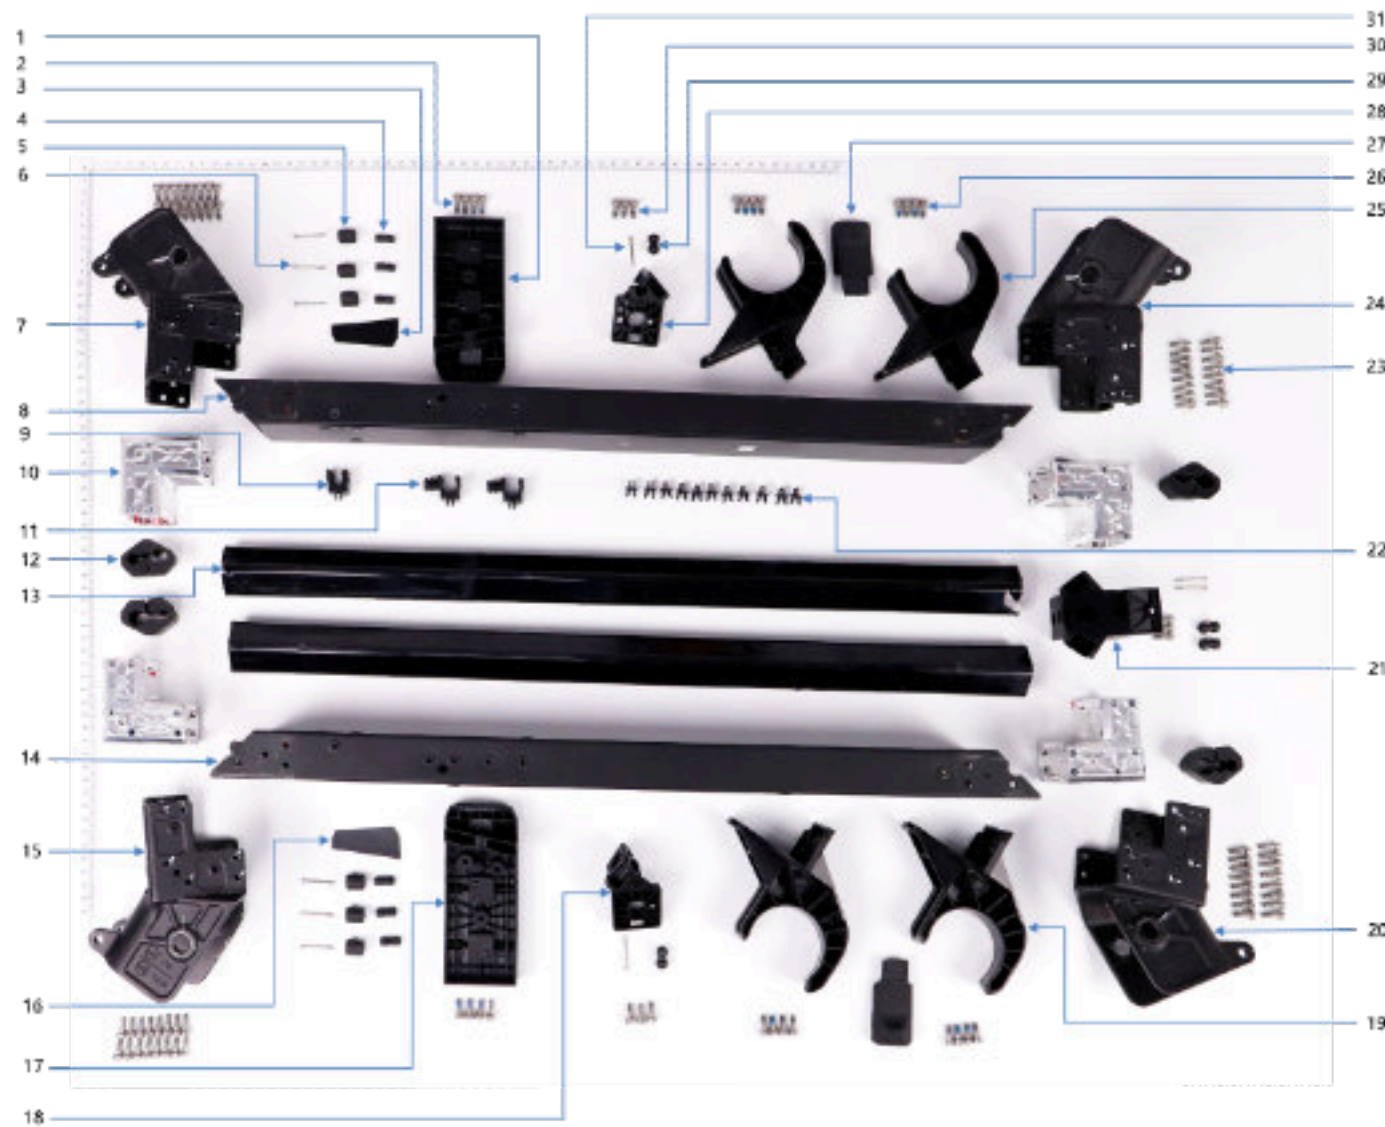

3. Spray Tank Frame

No.	Material Number	Material Name
1	YC.JG.ZS003438	Battery Supporting Piece (Left)
2	YC.WJ.LL000232	M40-HC01000100-072028-5103-N_01
3	YC.JG.MQ001385	Battery Supporting Piece Patch (Left)
4	YC.SJ.WS002500	Spray Tank Fixing Piece_Internal Roller
5	YC.XJ.QT000247	Battery Fixing Piece_External Roller
6	YC.WJ.ZZ002618	Spray Tank Fixing Piece_Roller Shaft
7	BC.AG.SS000685	M3 Aircraft Arm Connector
8	BC.AG.SS000687	Middle Frame Aluminum Tube (Left)
9	YC.JG.ZS003589	Cable Clip
10	YC.JG.QX003017	Middle Frame Insert Part
11	YC.JG.ZS003479	Hose Clip
12	YC.JG.MY001051	Cable Tube Rubber Stopper
13	YC.JG.JS000035	Cable Tube
14	BC.AG.SS000688	Middle Frame Aluminum Tube (Right)
15	BC.AG.SS000686	M4 Aircraft Arm Connector
16	YC.JG.MQ001386	Battery Supporting Piece Patch (Right)
17	YC.JG.ZS003439	Battery Supporting Piece (Right)
18	YC.JG.ZS003599	Weighing Sensor Bracket (Right)
19	YC.JG.ZS003463	Aircraft Arm Fixing Piece (Right)
20	BC.AG.SS000683	M1 Aircraft Arm Connector
21	YC.JG.ZS003601	Weighing Sensor Bracket (Front)
22	YC.JG.ZS002229	Load Sensor Cable Clip
23	YC.ST.LL000327	Screw (M40-HC01050056-070039-5103-Y)
24	BC.AG.SS000684	M2 Aircraft Arm Connector
25	YC.JG.ZS003462	Aircraft Arm Fixing Piece (Left)
26	YC.ST.LL000148	M40-HC01400140-070039-4105-Y
27	YC.JG.MY001055	Anti-Collision Pad
28	YC.JG.ZS003600	Weighing Sensor Bracket (Left)
29	YC.JG.ZS003602	Weighing Sensor Bracket Roller
30	YC.WJ.LL000232	M40-HC01000100-072028-5103-N_01
31	YC.WJ.ZZ002618	Spray Tank Fixing Piece_Roller Shaft