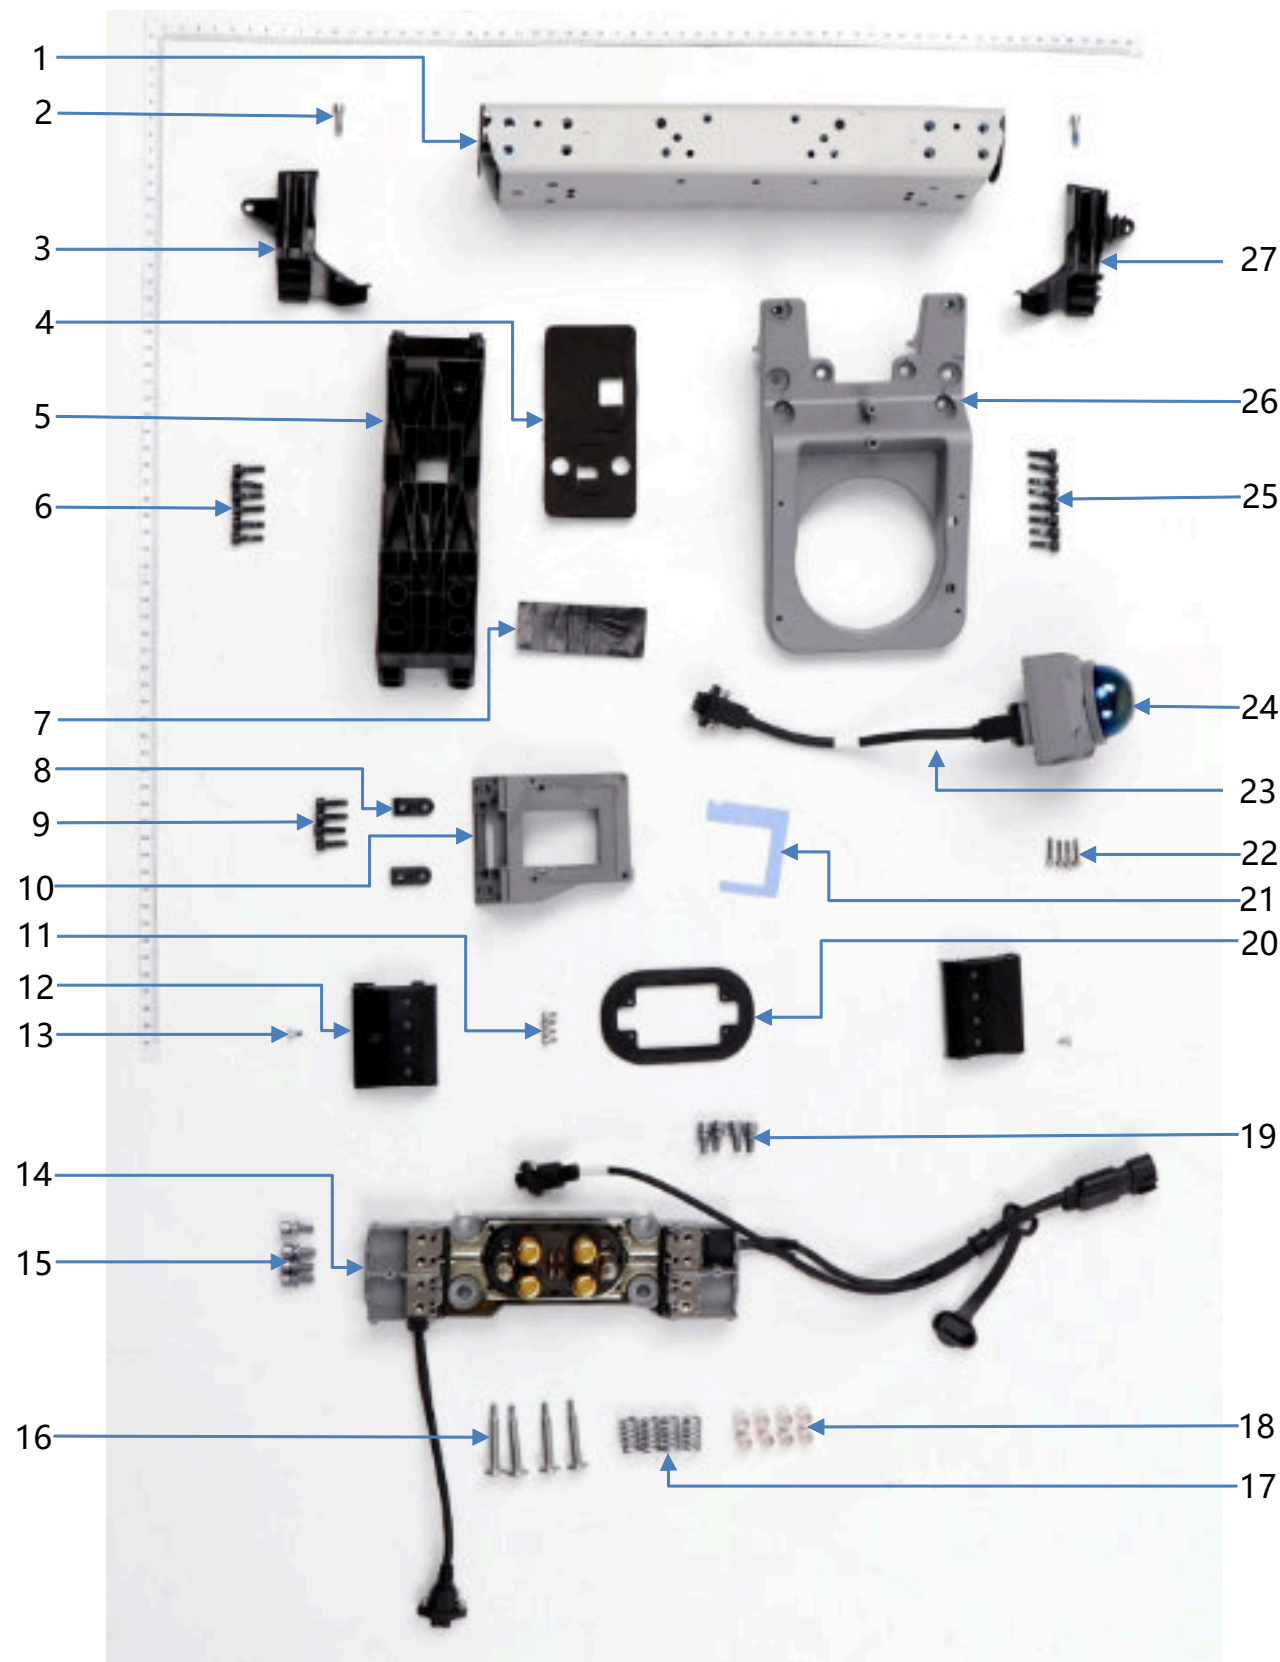

9. Front Frame I

No.	Material Number	Material Name
1	BC.AG.SS001103	Front Frame Aluminum Tube
2	YC.ST.LL000013	Screw M40-HC01400140-070039-0003-Y
3	YC.JG.ZS006714	Power Cable Clamp B0
4	YC.JG.MQ003801	FPV Sealing Foam
5	YC.JG.ZS006589	FPV Bracket
6	YC.ST.LL000730	Screw (M40-HC01400115-085047-4203-Y)
7	YC.JG.MQ003860	Wear-Resistant Foam (77×30)
8	YC.JG.ZS006590	Laser Radar Insulation Spacer
9	YC.ST.LL000730	Screw (M40-HC01400115-085047-4203-Y)
10	YC.JG.YZ001068	Laser Radar Bracket
11	YC.ST.LL000726	Screw (M25-HC00580058-050025-5103-Y)
12	YC.JG.ZS006649	Power Distribution Board Protective Cover
13	YC.ST.LL000726	Screw (M25-HC00580058-050025-5103-Y)
14	BC.AG.SS001090	Power Distribution Board Module
15	YC.ST.LL000699	Screw (M50-HC01300107-087050-5103-N)
16	YC.ST.LL000697	Screw (M40-HC03800090-135020-5103-Y)
17	YC.JG.TT000282	Power Distribution Module Spring
18	YC.JG.ZS006775	Power Distribution Module Spring Pad
19	YC.ST.LL000699	Screw (M50-HC01300107-087050-5103-N)
20	YC.JG.ZS004560	Power Distribution Board Dustproof Cover
21	YC.JG.MQ003697	Thermal Conductive Pad (49.6×35.6 mm)
22	YC.ST.LL000551	Screw (M20-PC01200100-040010-0323-Y)
23	YC.XC.XX001498	Laser Radar Signal Cable
24	BC.AG.SS001166	Laser Radar Module (Overseas)
24-1	YC.OC.PA000059	Laser Radar cover
24-2	YC.JG.MY000651	Optical Window Sealing Ring
24-3	YC.JG.MQ003930	Pressing Ring
24-4	YC.JG.QX004623	Locking Ring
24-5	YC.XC.XX001498	Laser Radar Signal Cable
25	YC.ST.LL000730	Screw (M40-HC01400115-085047-4203-Y)
26	YC.JG.YZ001069	Front Radar Bracket
27	YC.JG.ZS006715	Power Cable Clamp B1