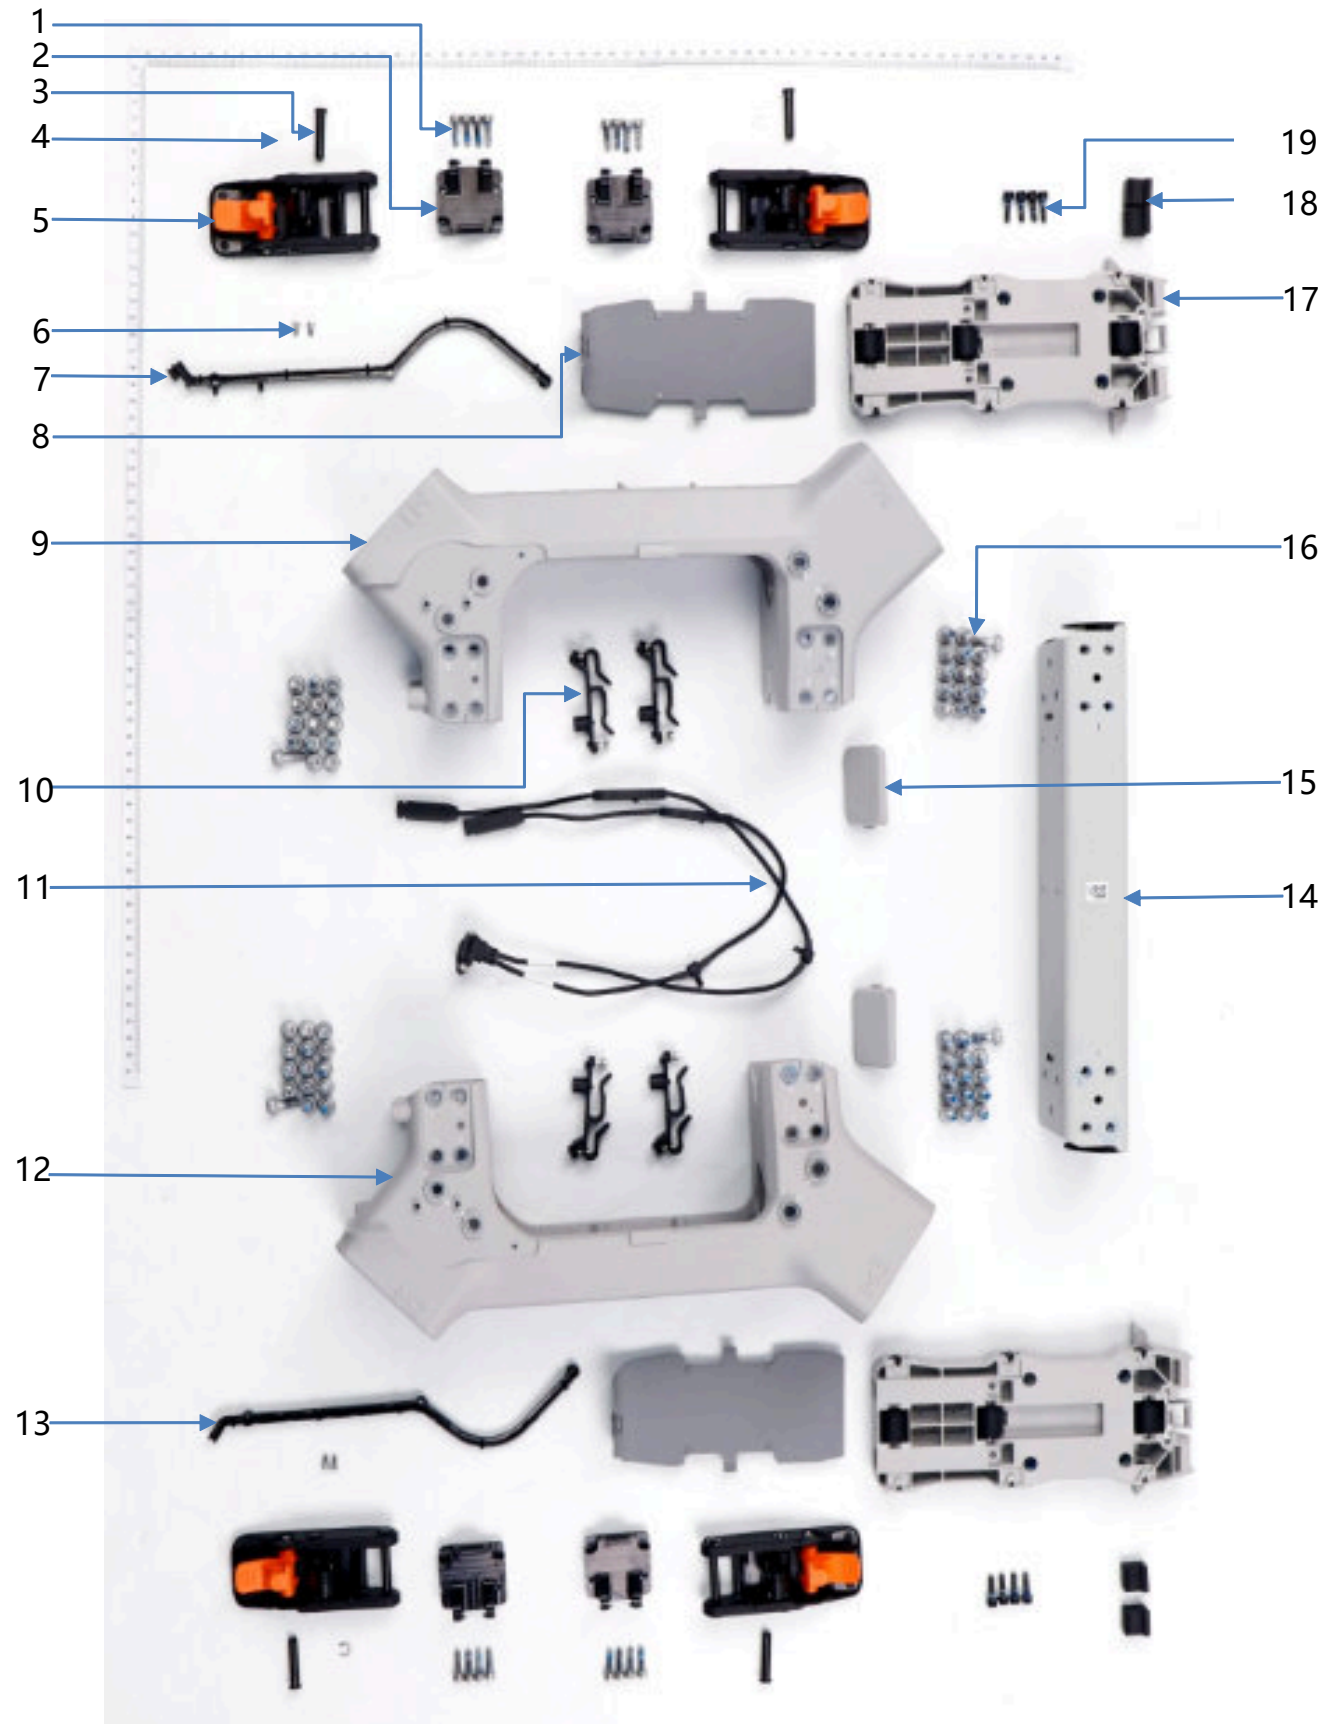

11. Middle Frame

No.	Material Number	Material Name
1	YC.ST.LL000013	Screw M40-HC01400140-070039-0003-Y
2	YC.JG.QX004627	Buckle Support Base
3	YC.JG.QX004628	Pin Shaft (29.7 mm)
4	YC.JG.BJ003137	E-Type Circlip (OD=9 mm)
5	BC.AG.SS001094	Middle Frame Buckle Module
6	YC.ST.LL000542	Screw M30-HC00700054-058012-4203-Y
7	YC.JG.ZS006716	SDR Cable Clamp B0
8	YC.JG.ZS006685	Airframe Cable Cover
9	BC.AG.SS001105	Middle Frame Aluminum Tube (Right)
10	YC.JG.ZS006713	Airframe Cable Clamp
11	YC.XC.XX001488	In-Position Detector Cable
12	BC.AG.SS001104	Middle Frame Aluminum Tube (Left)
13	YC.JG.ZS006717	SDR Cable Clamp B1
14	BC.AG.SS001106	Rear Frame Aluminum Tube
15	YC.JG.ZS007292	Airframe Screw Cover
16	YC.ST.LL000720	Screw (M60-HT01530110-113060-5103-Y)
17	BC.AG.SS001095	Battery Slider Module
18	YC.JG.MY001504	Battery Bracket Rubber Pad
19	YC.ST.LL000730	Screw (M40-HC01400115-085047-4203-Y)