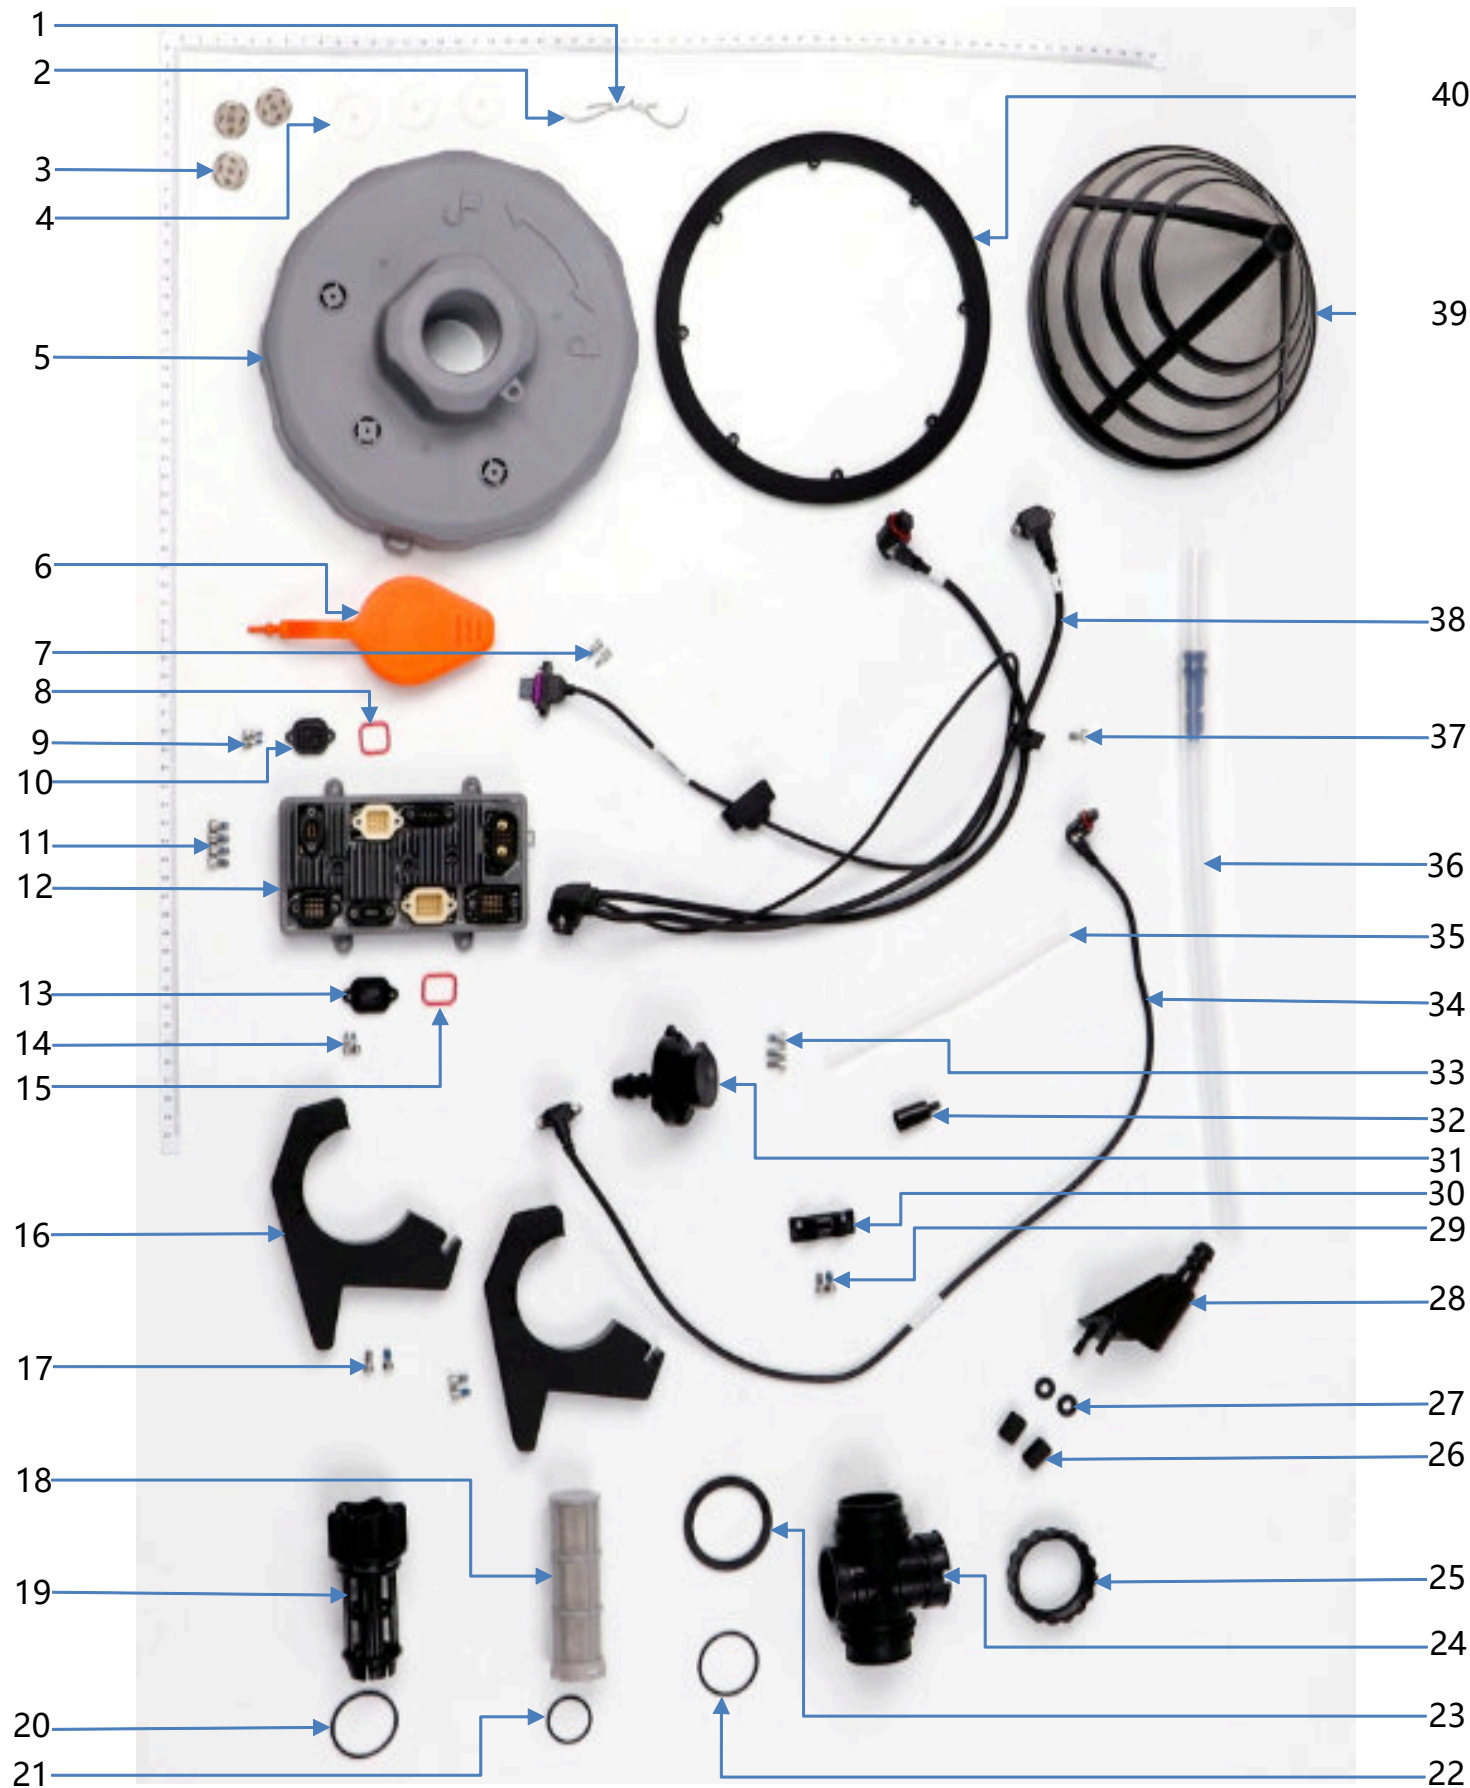

2. Tank II

No.	Material Number	Material Name
1	YC.ST.AS000053	Aluminum Clip
2	YC.ST.AS000043	Spray Tank Lanyard
3	YC.JG.ZS002250	Spray Tank Cover Waterproof Permeability Cover
4	YC.JG.MY000678	Spray Tank Cover Waterproof Permeability Film
5	YC.JG.ZS006110	Spray Tank Cover
6	YC.JG.MY001721	Dosing Part Rubber Cover
7	YC.ST.LL000698	Screw (M25-HCW00960040-055020-5103-Y)
8	YC.JG.MY001811	16-pin Connector Sealing Ring
9	YC.ST.LL000698	Screw (M25-HCW00960040-055020-5103-Y)
10	YC.JG.ZS006291	16-pin Connector Plastic Cover
11	YC.WJ.L01234	Screw M40-HC080080-68-85
12	BC.AG.SS001068	Payload Control Board
13	YC.JG.ZS006858	20-pin Connector Plastic Cover
14	YC.ST.LL000698	Screw (M25-HCW00960040-055020-5103-Y)
15	YC.JG.MY001989	20-pin Connector Sealing Ring
16	YC.JG.ZS006360	Impeller Pump Bracket
17	YC.WJ.L01234	Screw M40-HC080080-68-85
18	YC.JG.ZS005454	Filter With 50 Holes
19	YC.JG.ZS005453	Spray Tank Y-tee Part Nut
20	YC.JG.MY000687	Spray Tank Y-tee Part Sealing Ring
21	YC.SJ.J01186	Spray Tank_Filter Rubber Ring
22	YC.JG.MY000687	Spray Tank Y-tee Part Sealing Ring
23	YC.JG.MY000845	Damping Rubber Pad
24	YC.JG.ZS002232	Spray Tank Y-tee Part
25	YC.JG.ZS002233	Water Outlet Rotation Cover
26	YC.JG.ZS004726	Liquid Level Gauge Nut
27	YC.JG.MY001801	Liquid Level Gauge Base Sealing Ring
28	YC.JG.ZS006114	Liquid Level Gauge Base
29	YC.WJ.L01234	Screw M40-HC080080-68-85
30	YC.JG.ZS004712	Flow Meter Bracket
31	BC.AG.SS001122	Liquid Level Gauge Module
32	YC.JG.ZS006843	Liquid Level Gauge External Hose Rubber Stopper
33	YC.WJ.L01234	Screw M40-HC080080-68-85
34	YC.XC.XX001398	Liquid Level Gauge Signal Cable
35	YC.JG.JS000085	Liquid Level Gauge External Hose
36	BC.AG.SS001121	Liquid Level Gauge Hose Module
37	YC.WJ.L01234	Screw M40-HC080080-68-85
38	YC.XC.XX001396	Delivery Pump Flow Meter Cable
39	YC.JG.ZS006111	Spray Tank Inlet Filter
40	YC.JG.MY001720	Spray Tank Cover Sealing Ring