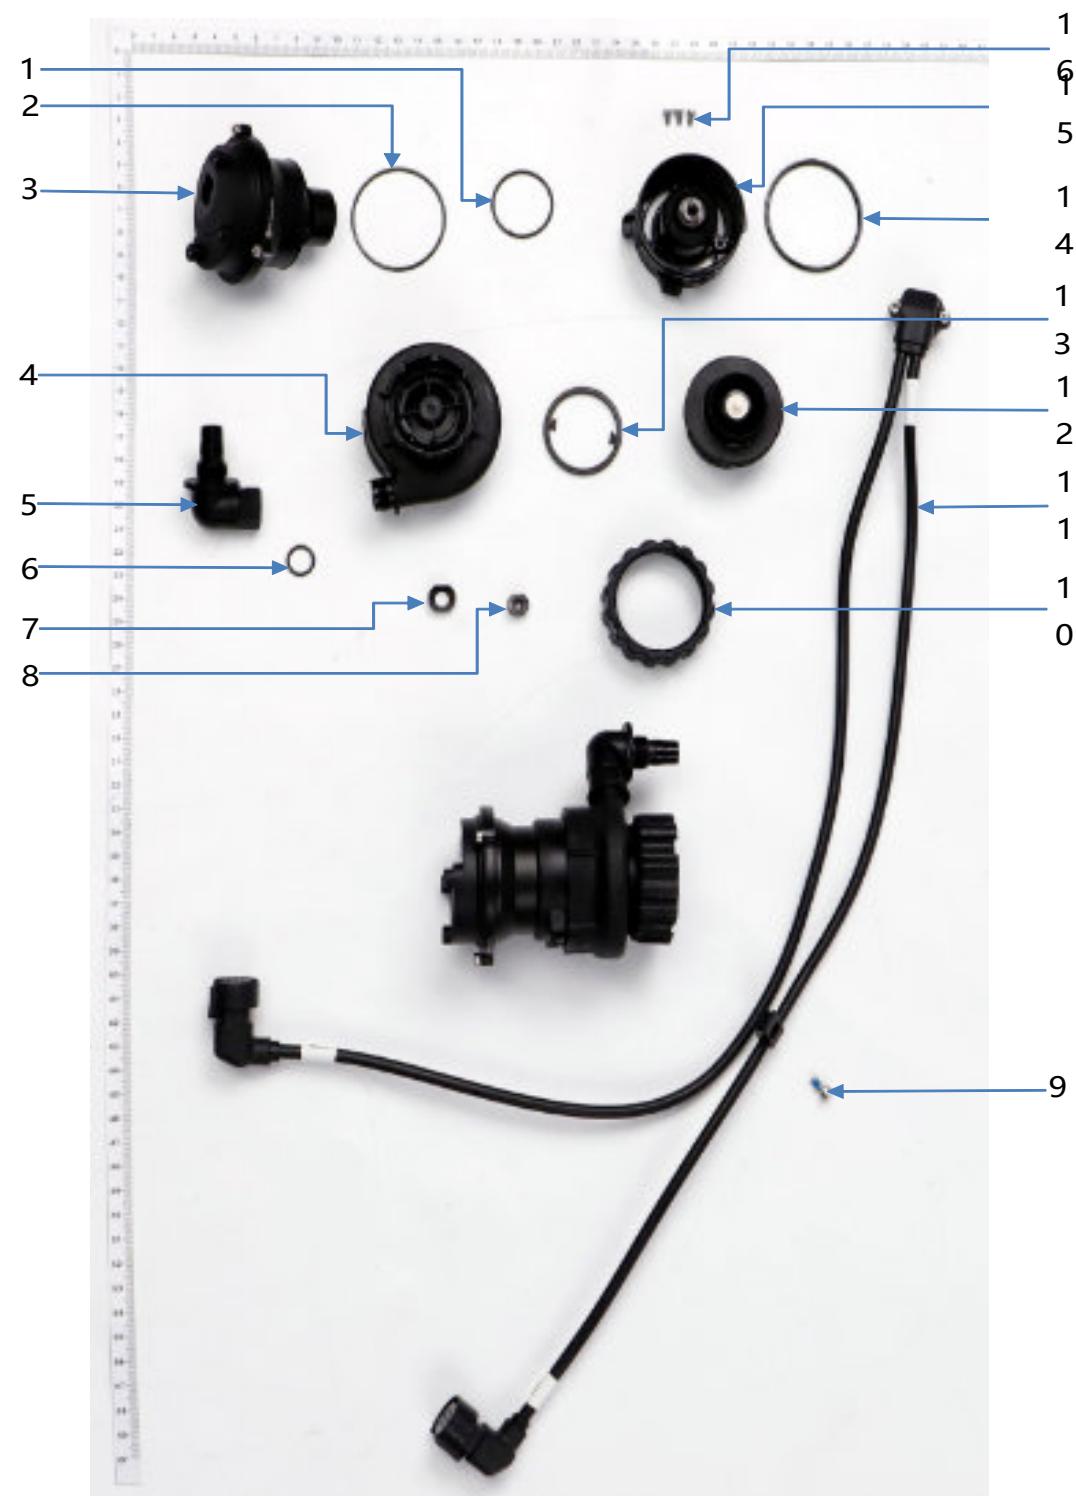

4. Impeller Pump

No.	Material Number	Material Name
1	YC.JG.MY001315	Sealing Ring (OD=31.4 mm)
2	YC.JG.MY001828	Motor Sealing Ring (OD= 46.8 mm)
3	BC.AG.SS001033	Impeller Pump Motor
4	YC.JG.ZS006166	Pump Shell
5	YC.JG.ZS006175	Impeller Pump Curving Connector
6	YC.JG.MY001830	Curving Connector Sealing Ring
7	YC.JG.MY001327	Ceramic Rubber Pad
8	YC.JG.FM000157	Ceramic Gasket
9	YC.WJ.L01234	Screw M40-HC080080-68-85
10	YC.JG.ZS002233	Water Outlet Rotation Cover
11	YC.XC.XX001409	Sprinkler Adapter Cable
12	BC.AG.SS001032	Impeller Module
13	YC.JG.MY001053	Y-tee Part Sealing Pad
14	YC.JG.MY001052	Pump Sealing Ring
15	YC.JG.ZS006167	Spacing Sleeve
16	YC.ST.LL000717	Screw (M25-HC00500050-050020-5104-N)